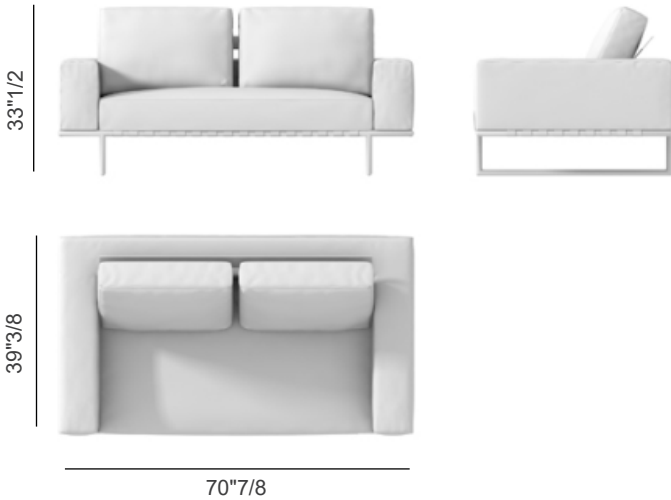

## *Description*

A sense of rigour, unsurpassed richness, and attention to detail.

The leather straps wrapped around the steel frame of the base convey a sturdy impression as they provide support to the strong-lined yet generous cushions; at the same time, the seating area appears to have levitated, lifted gently off from the floor below, as if the luminous line of the frame could somehow counteract the effects of mundane gravity. At the rear of the sofa, a chromed or painted horizontal steel plate both contributes to the chic visual styling and allows for the subtle positioning of the back cushions to create a wonderfully comfortable seating arrangement. Made in Italy.

## *Finishes and materials*

**Cover:** Fabric or leather.

**Base:** Metal or lacquered.

**Size A:** 70"7/8W x 39"3/8D x 33"1/2H  
(SH:15"3/8)

**Size B:** 82"5/8W x 39"3/8D x 33"1/2H  
(SH:15"3/8)

**Size C:** 94"1/2W x 39"3/8D x 33"1/2H  
(SH:15"3/8)

**Size D:** 106"1/4W x 39"3/8D x 33"1/2H  
(SH:15"3/8)