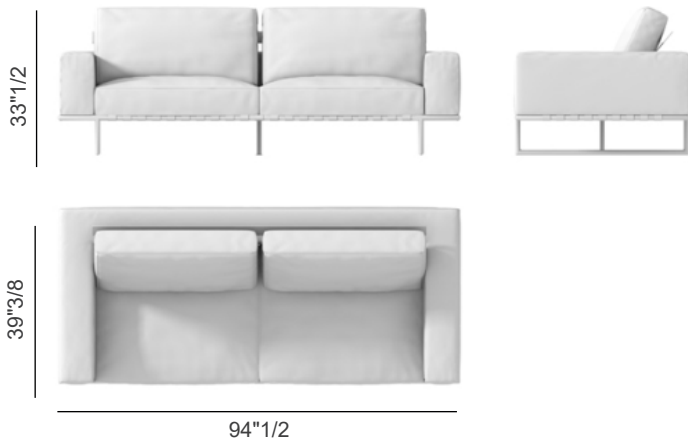

## *Description*

A sense of rigour, unsurpassed richness, and attention to detail.

The leather straps wrapped around the steel frame of the base convey a sturdy impression as they provide support to the strong-lined yet generous cushions; at the same time, the seating area appears to have levitated, lifted gently off from the floor below, as if the luminous line of the frame could somehow counteract the effects of mundane gravity. At the rear of the sofa, a chromed or painted horizontal steel plate both contributes to the chic visual styling and allows for the subtle positioning of the back cushions to create a wonderfully comfortable seating arrangement. Made in Italy.

## *Finishes and materials*

**Cover:** Fabric or leather.

**Base:** Metal or lacquered.

**Size A:** 70"7/8W x 39"3/8D x 33"1/2H  
(SH:15"3/8)

**Size B:** 82"5/8W x 39"3/8D x 33"1/2H  
(SH:15"3/8)

**Size C:** 94"1/2W x 39"3/8D x 33"1/2H  
(SH:15"3/8)

**Size D:** 106"1/4W x 39"3/8D x 33"1/2H  
(SH:15"3/8)