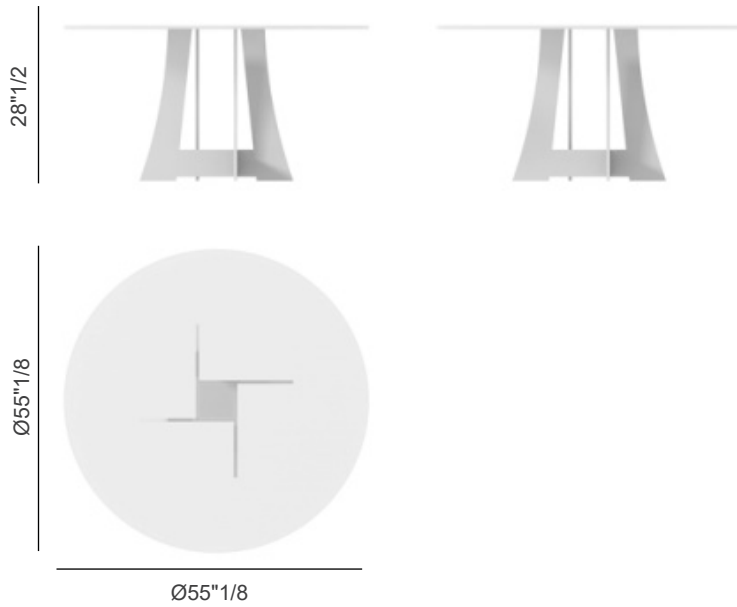

Moore

Design: Umberto Asnago

Description

Moore is a collection that pays tribute to the tradition of the dining room with a table whose evident metal structure is reminiscent the samurai swords shape of Japanese memory and supports oval and circular tops in marble, glass or wood.

Made in Italy.

Finishes and materials

Top: Glass, wood or marble.

Base: Lacquered.

Round: Ø55"1/8 x 28"1/2H

Oval: 94"1/2W x 43"1/4D x 28"1/2H