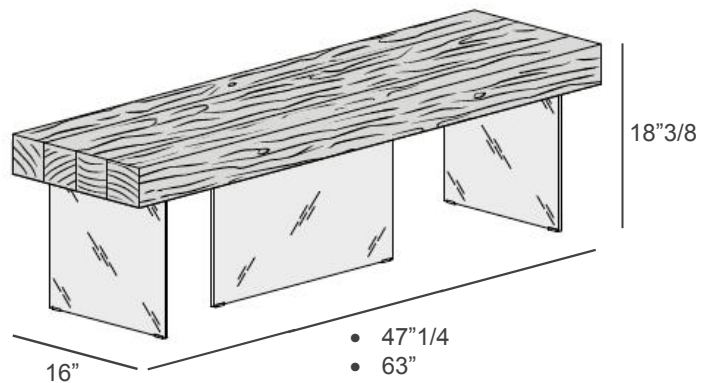

Air

Design: Daniele Lago

Description

This oak wood bench on extra-clear glass supports looks as though it's floating on air, creating an ultra-light feel in the surrounding space. An oak wood seat with a rich, warm grain creates a harmonious contrast alongside the clear glass supports. The result is a stunning and original juxtaposition.

The Air Wildwood bench can accommodate 2 to 5 people, depending on the width of the seat, and works perfectly in tandem with the Air Wildwood table.

Made in Italy.

Dimensions

- A) 47"1/4W x 16"D x 18"3/8H
- B) 63"W x 16"D x 18"3/8H
- C) 74"3/4W x 16"D x 18"3/8H
- D) 78"3/4W x 16"D x 18"3/8H
- E) 86"5/8W x 16"D x 18"3/8H
- F) 98"3/8W x 16"D x 18"3/8H
- G) 118"1/8W x 16"D x 18"3/8H

- 47"1/4
- 63"
- 74"3/4
- 78"3/4
- 86"5/8
- 98"3/8
- 118"1/8

Finishes & Materials

Top: Wood.

Legs: Glass.