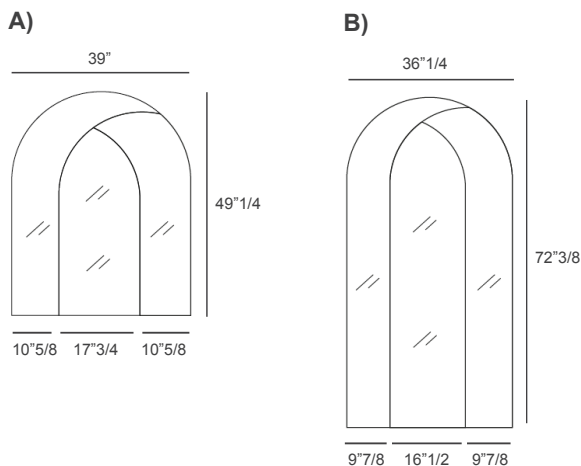

### *Description*

A combination of shapes and finishes transforms Fuze's simple purity into an original architectural illusion.

Three coplanar figures in different color shades combine to form a single shape.

### *Dimensions*

A) 39"W x 49"1/4H x 1"3/8D

B) 36"1/4W x 72"3/8H x 1"3/8D