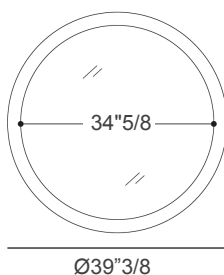

Ø27"1/2 x 1"1/8D

Ø39"3/8 x 1"1/8D

Ø58"5/8 x 1"1/8D

Finishes & Materials

Mirror: Different shades available.

Frame: XGlass.

A)

B)