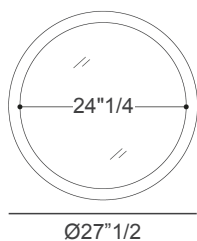

Ø27"1/2 x 1"1/8D

Ø39"3/8 x 1"1/8D

Ø58"5/8 x 1"1/8D

Finishes & Materials

Mirror: Different shades available.

Frame: XGlass.

A)

B)