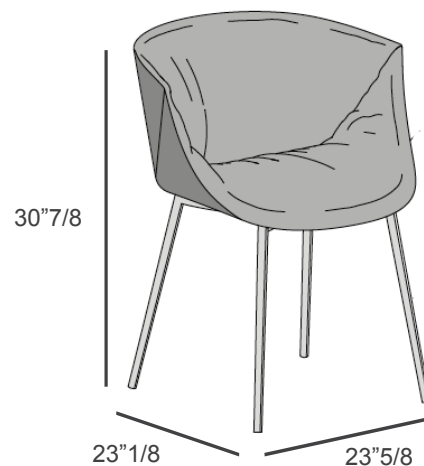

Nacho

Design: Archirivolto

Description

A solid shell encases indulgent upholstery to create this effortless designer chair. Elegant folds make Nacho a rich and abundant seat, only adding to the feeling of comfort. The seam between the inside and outside of the seat itself is a masterclass in upholstery workmanship, accentuated in the model featuring two different materials. Abundant, high-quality padding on the inside provides the ultimate level of comfort for this chair. Nacho's bold volumes morph into a carefree expression of daily rest and relaxation. Non-stackable. Irremovable fabric cover. Made in Italy.

Dimensions

23"5/8W x 23"1/8D x 30"7/8H

Finishes & Materials

Cover: Fabric (Cat. B or C), leather or eco-leather.

Legs: Painted steel.