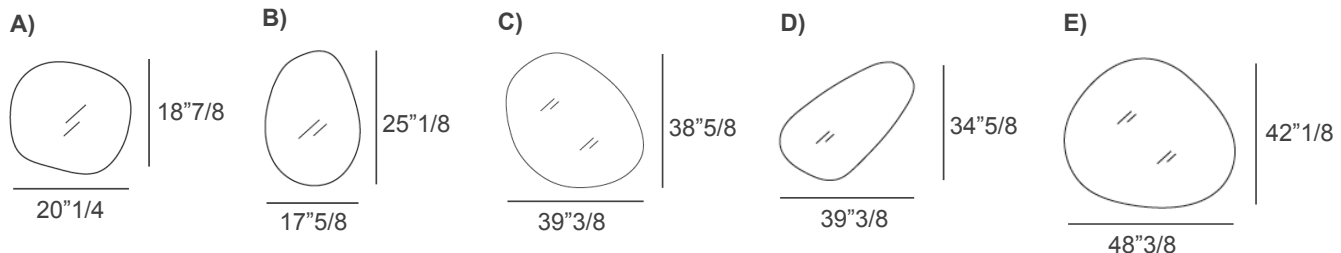

The Pleasure mirror boasts soft lines, bringing magnetic energy to any space.

It furnishes and decorates with exquisitely harmonious forms.

The mirror can be turned by 360°.

Made in Italy

Dimensions

A) 20"1/4W x 18"7/8H

B) 17"5/8W x 25"1/8H

C) 39"3/8W x 38"5/8H

D) 39"3/8W x 34"5/8H

E) 48"3/8W x 42"1/8H

Finishes & Materials

Mirror: Different shades available.