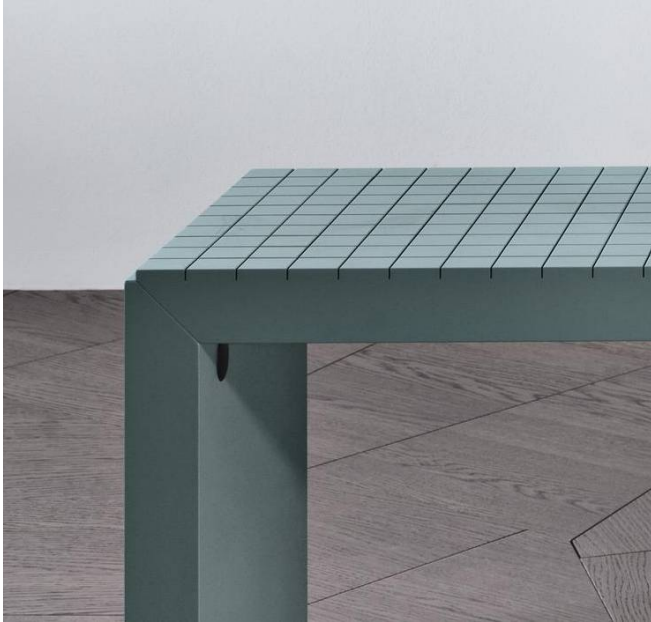

Soft

Design: Daniele Lago

Description

The design-driven Soft Bench conceals comfortable padding that gently welcomes the sitter, thanks to a mosaic of lacquered wood and foam that unexpectedly flexes under the weight of the body. At first it seems hard like all benches, but then it gently shapes to your form with simple pressure. The innovative technological mix of materials unites the surprise of softness with the extraordinary level of customization, such innovation lies in having softened the wood, thanks to a rigid panel sectioned into pieces and coupled to the foam.

Easy to transport, Soft Bench brings a surprising note of design to the home and public spaces. Made in Italy.

Dimensions

51"W x 15"7/8D x 17"1/4H

Finishes & Materials

Top & Legs: Lacquered.