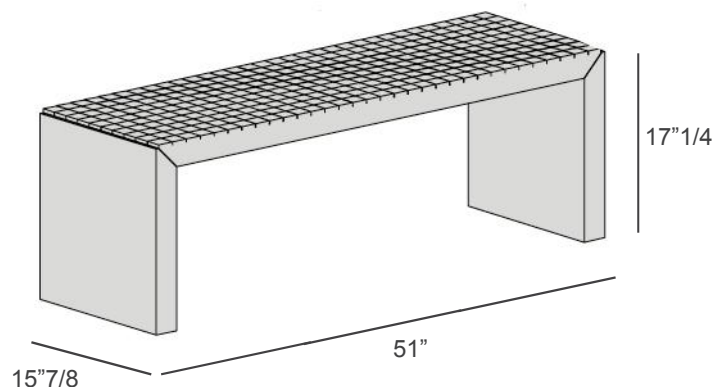

Soft

Design: Daniele Lago

Description

The design-driven Soft Bench conceals comfortable padding that gently welcomes the sitter, thanks to a mosaic of lacquered wood and foam that unexpectedly flexes under the weight of the body. At first it seems hard like all benches, but then it gently shapes to your form with simple pressure. The innovative technological mix of materials unites the surprise of softness with the extraordinary level of customization, such innovation lies in having softened the wood, thanks to a rigid panel sectioned into pieces and coupled to the foam.

Easy to transport, Soft Bench brings a surprising note of design to the home and public spaces. Made in Italy.

Dimensions

51"W x 15"7/8D x 17"1/4H

Finishes & Materials

Top & Legs: Lacquered.