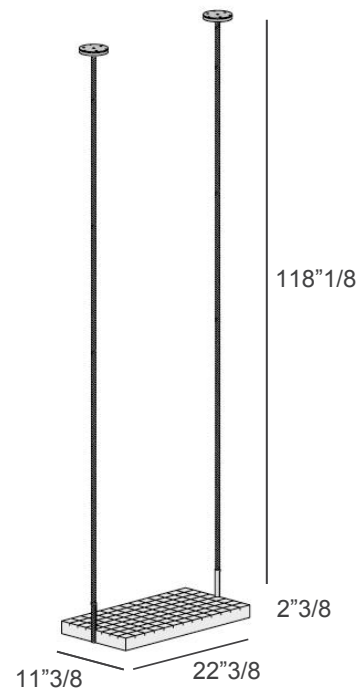

### *Description*

An outdoor swing becomes a fun, colorful indoor chair that fills spaces with life and lightness. Soft Swing is a design-driven swing with a lacquered wood and foam seat. This combination of materials makes the swing seat seem rigid, when in reality the wood mosaic shapes itself to the body under its weight, for a soft surprise.

### *Dimensions*

22<sup>3</sup>/<sub>8</sub>W x 11<sup>3</sup>/<sub>8</sub>D x 118<sup>1</sup>/<sub>8</sub>H