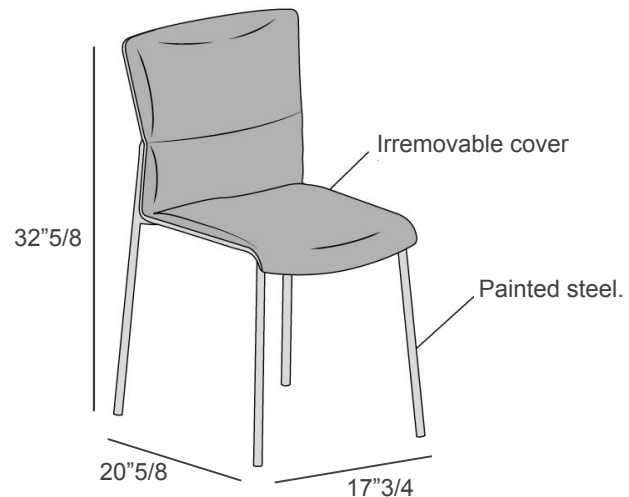

Woop

Design: Archirivolto – Cristian Gori

Description

Sinuous and comfortable, Woop Chair offers a unique sensation of delicateness and softness. The folds of fabric lend it extreme generosity without weighing it down. The metal frame comes in steel, while the seat can be upholstered in leather or fabric. Ergonomic seat and abundant armchair-style padding guarantee extreme comfort.

Covering cannot be removed. Non-stackable chair.
Made in Italy.

Dimensions

17"3/4W x 20"5/8D x 32"5/8H

Finishes & Materials

Covers: Fabric (Cat. B, or C) and Leather (Cat. P).
Legs: Painted steel.