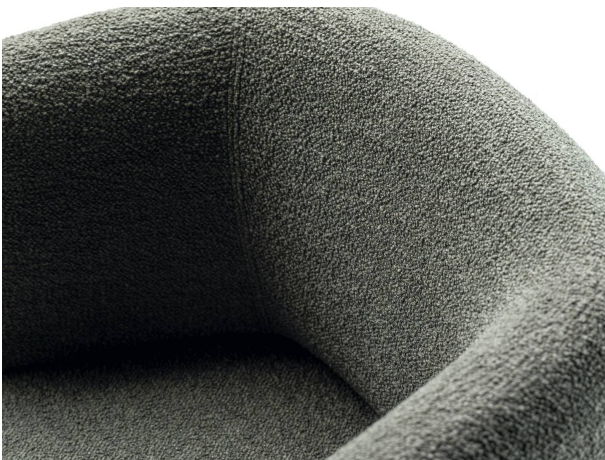

Zeppelin

Design: Mauro Lipparini

Description

Abundant padding makes for a soft, ergonomic seat with curved, contoured lines that hug and adapt to your body. Expressive and full-bodied, the ergonomic designer chair Zeppelin invites you to sit around the table together and enjoy socializing, whether in a private residential or public space. Curved, contoured lines that hug and adapt to your body define this soft seat. Zeppelin's inviting forms and generous padding ensure this designer ergonomic chair brings a unique sense of comfort into the dining room. Non-stackable. Irremovable fabric cover. Made in Italy.

Dimensions

26"3/8W x 25"1/4D x 31"H

Finishes & Materials

Cover: Fabric (Cat. B or C), leather or eco-leather.

Legs: Wood.