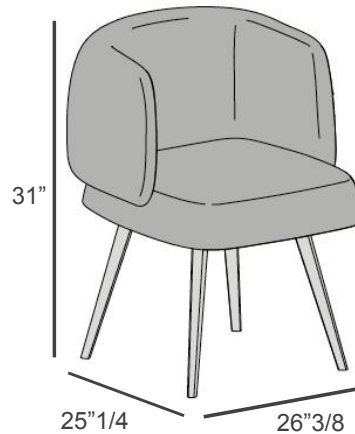

Zeppelin

Design: Mauro Lipparini

Description

Abundant padding makes for a soft, ergonomic seat with curved, contoured lines that hug and adapt to your body. Expressive and full-bodied, the ergonomic designer chair Zeppelin invites you to sit around the table together and enjoy socializing, whether in a private residential or public space. Curved, contoured lines that hug and adapt to your body define this soft seat. Zeppelin's inviting forms and generous padding ensure this designer ergonomic chair brings a unique sense of comfort into the dining room. Non-stackable. Irremovable fabric cover. Made in Italy.

Dimensions

26"3/8W x 25"1/4D x 31"H

Finishes & Materials

Cover: Fabric (Cat. B or C), leather or eco-leather.

Legs: Wood.