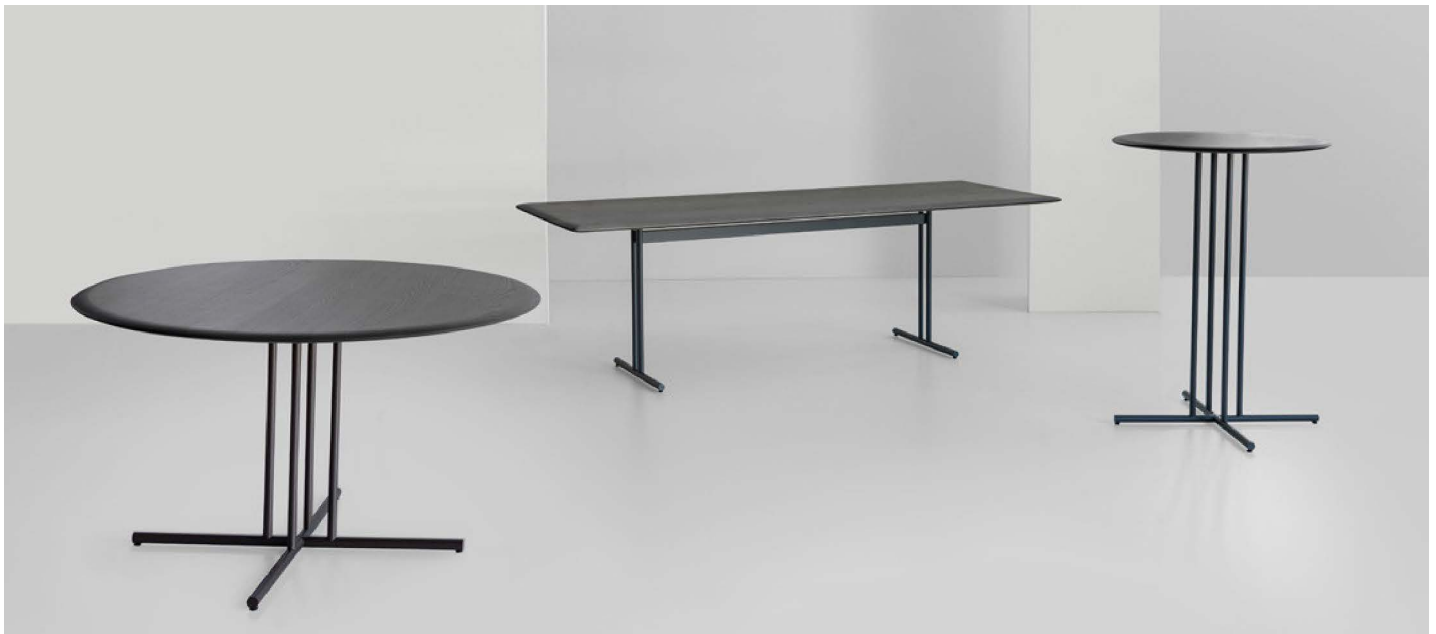

Graphic

Design: Victor Vasilev and Mario Ferrarini

Description

The structure, composed of thin and geometrical elements, is harmoniously combined with functional surfaces, creating tables, the bench, the writing desk and complementary coffee tables. The result is a collection characterized by an absolute structural simplicity that ensures its perfect combination with the Potocco seat families. Made in Italy.

Finishes & Materials

Top: Wood
Frame: Metal

Dimensions

Ø31"1/2 x 43"1/4H

31"1/2

43"1/4