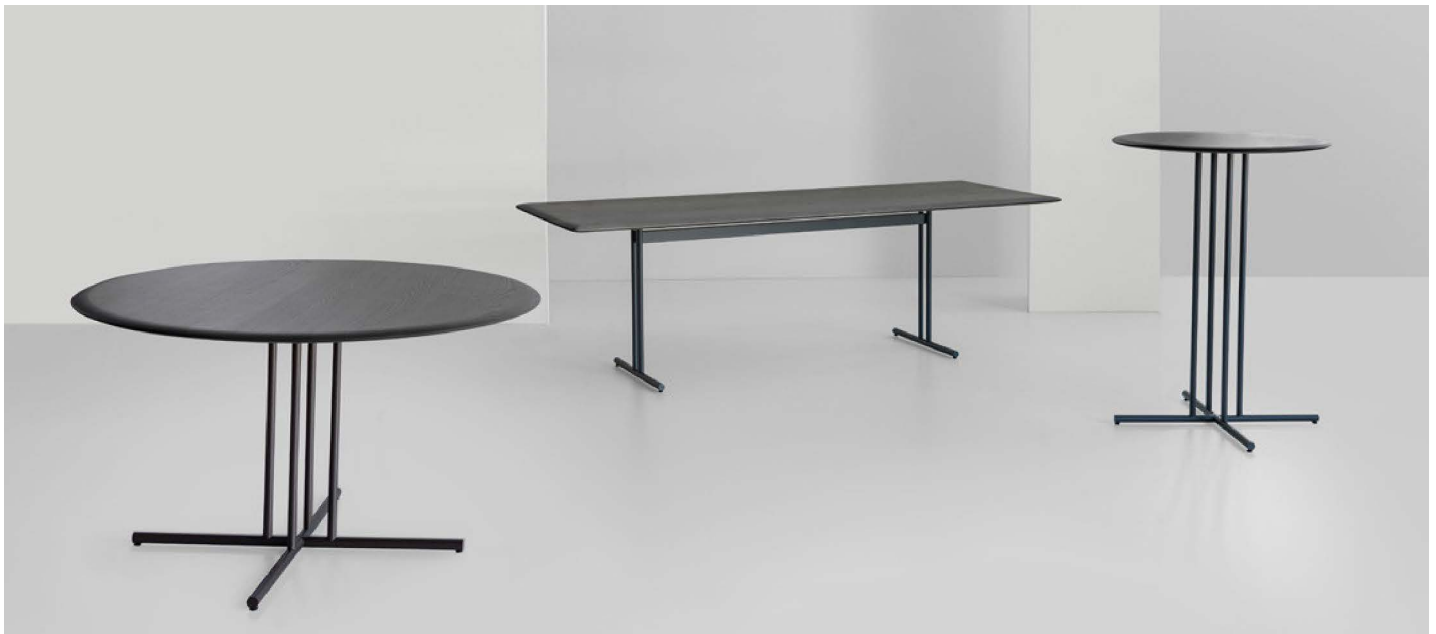

## *Description*

The structure, composed of thin and geometrical elements, is harmoniously combined with functional surfaces, creating tables, the bench, the writing desk and complementary coffee tables. The result is a collection characterized by an absolute structural simplicity that ensures its perfect combination with the Potocco seat families. Made in Italy.

## *Finishes & Materials*

**Top:** Wood  
**Frame:** Metal

## *Dimensions*

**A:** Ø39"3/8 x 25"5/8H  
**B:** Ø50"3/8 x 29"1/2H

39"3/8 - 50"3/8

25"5/8 - 29"1/2