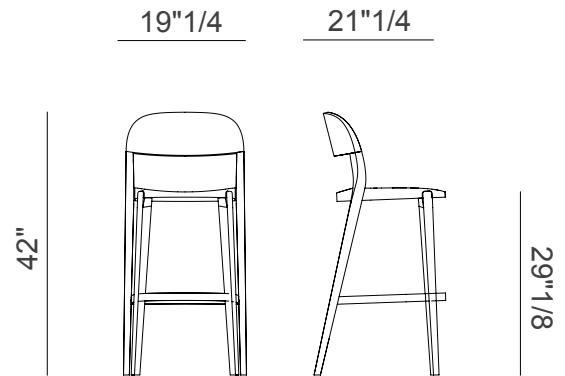

## Minima

### Dimensions

#### Wooden/ Vienna Straw Version

Counterstool  
 19"1/4W x 20"1/4D x 38"3/8H  
 Seat Height: 25"3/4

Barstool  
 19"1/4W x 21"1/4D x 42"H  
 Seat Height: 29"1/8

#### Upholstered Version

Counterstool  
 19"1/4W x 20"1/4D x 38"3/8H  
 Seat Height: 26"3/8

Barstool  
 19"1/4W x 21"1/4D x 42"H  
 Seat Height: 30"