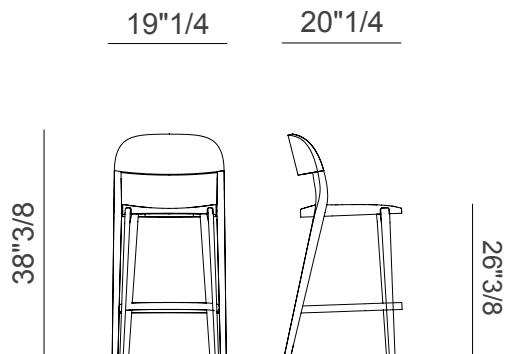

### Dimensions

#### Wooden/ Vienna Straw Version

Counterstool  
 19"1/4W x 20"1/4D x 38"3/8H  
 Seat Height: 25"3/4

Barstool  
 19"1/4W x 21"1/4D x 42"H  
 Seat Height: 29"1/8

#### Upholstered Version

Counterstool  
 19"1/4W x 20"1/4D x 38"3/8H  
 Seat Height: 26"3/8

Barstool  
 19"1/4W x 21"1/4D x 42"H  
 Seat Height: 30"