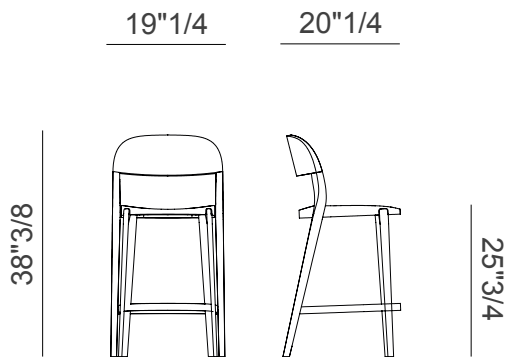

## *Description*

Minima is an all-wood seating collection that is enriched, on the occasion of the Salone del Mobile Milano 2024, with a new stool in two heights. Minima was born from the idea of creating a family of cozy and strong chairs with fluid and energetic lines. A project reassuring in its precise and punctual vision, distinguished by its weighted details and rigorous profile. Made in Italy.

### Dimensions

#### Wooden/ Vienna Straw Version

Counterstool  
 19"1/4W x 20"1/4D x 38"3/8H  
 Seat Height: 25"3/4

Barstool  
 19"1/4W x 21"1/4D x 42"H  
 Seat Height: 29"1/8

#### Upholstered Version

Counterstool  
 19"1/4W x 20"1/4D x 38"3/8H  
 Seat Height: 26"3/8

Barstool  
 19"1/4W x 21"1/4D x 42"H  
 Seat Height: 30"