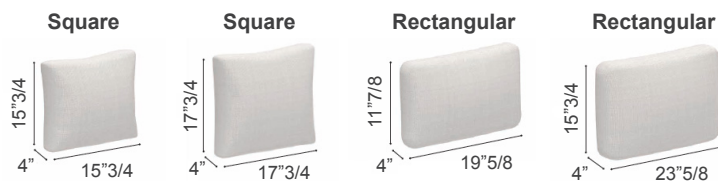

Mambo

Design: Kris Van Puyvelde

Description

The elegant Mambo Lounge Chair. Embodies all the typical features of the lounge collection, giving not only a beautiful look but also the appropriate comfort, thanks to the luxurious cushions. Style and comfort blend seamlessly here.

Dimensions

28" ⁵/₈W x 28" ¹/₄D x 24" ³/₄H
SH: 18"