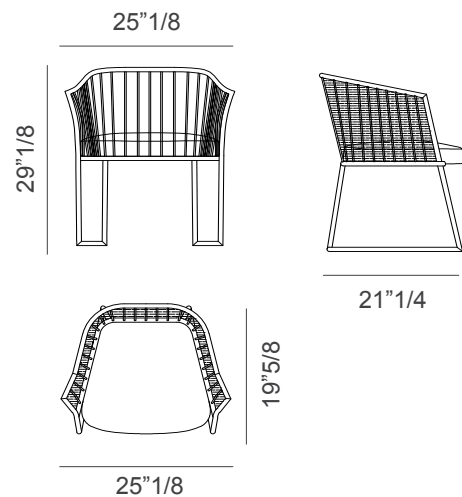

Afrodite Soft

Description

Armchair with metal structure available in bronze painted metal and hand-braided beige soft rope. Seat cushion in fabric. Made in Italy.

Dimensions

25"1/8W x 21"1/4D x 29"1/8H

Finishes and materials

Structure: Bronze painted metal.

Rope: Hand-braided Beige Soft rope

Seat cushion: Fabric Cat. A / Fabric Cat. B.