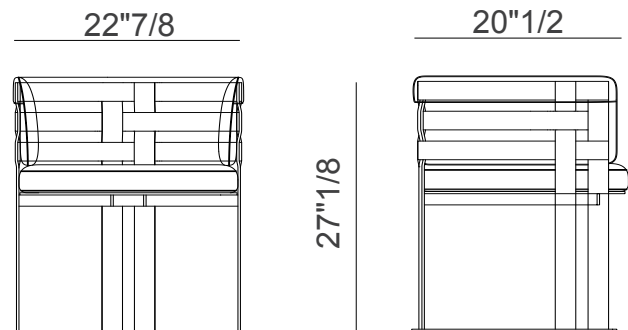

Finishes

Cover: Fabric Cat. A or Cat. B

Structure: Outdoor Bronze or Sand metal.

Dimensions

22"7/8W x 20"1/2D x 27"1/8H

* For more specifications, please refer to the "Finishes & Materials" PDF