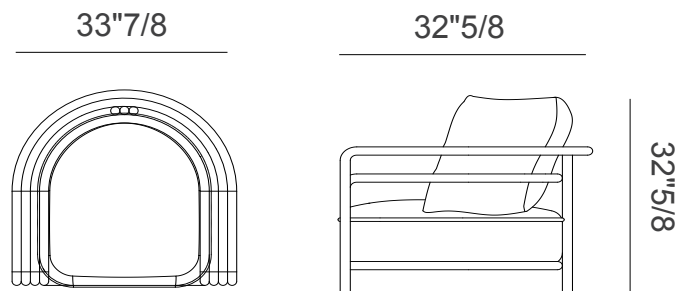

Finishes

Cover: Fabric Cat. A or Cat. B
Structure: Outdoor Sand metal.

Dimensions

33"7/8W x 32"5/8D x 32"5/8H

* For more specifications, please refer to the "Finishes & Materials" PDF