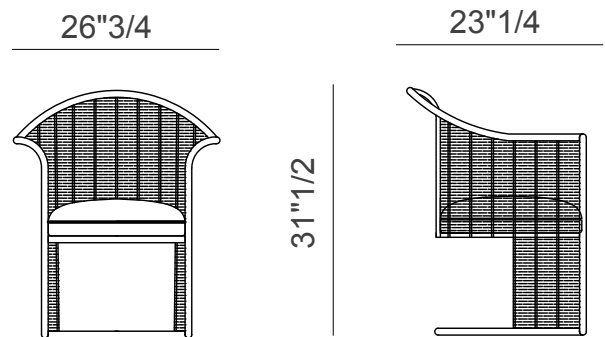

Finishes

Cover: Fabric Cat. A or Cat. B

Structure: Outdoor Bronze or Sand metal.

Rope: Grey, Green, Light Green.

Dimensions

26"3/4W x 23"1/4D x 31"1/2H

* For more specifications, please refer to the "Finishes & Materials" PDF