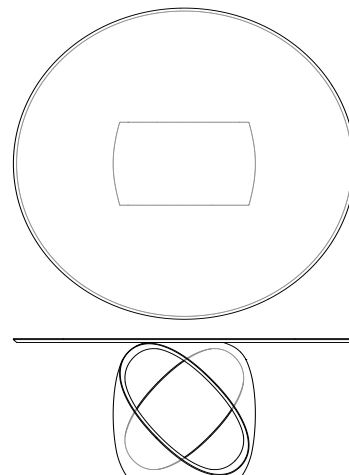

Otello

Description

The Otello table, meticulously crafted in Italy, stands as a testament to high-end design and superior craftsmanship. It's made in luxury Grigio Italia Marble for both the top and base, this elegant grey-toned marble not only exudes sophistication but also promises durability. The base is where form meets artistry. Two curved supports merge into a singular form, creating an eye-catching silhouette. Made in Italy.

Finishes and materials

Top & Structure: Carrara White or Grigio Italia

Dimensions

Size A: Ø67" x 29"1/2

Ø67"

29"1/2