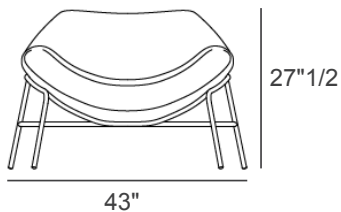

### *Description*

The Alisia lounge chair is an oasis of comfort and calm. With its polished lines and soft padding it encourages one to cut loose and enjoy moments of utmost relaxation. It features a flexible polyurethane molded body with a metal insert, along with a 4-leg base with lacquered metal tubes. Made in Italy.

### *Dimensions*

43"W x 35"7/8D x 27"1/2H - **Seat height: 22"**