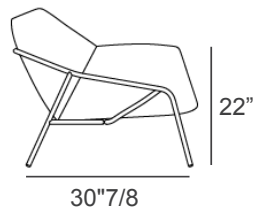

### *Description*

The Alisia lounge chair is an oasis of comfort and calm. With its polished lines and soft padding it encourages one to cut loose and enjoy moments of utmost relaxation. It features a flexible polyurethane molded body with a metal insert, along with a 4-leg base with lacquered metal tubes. Made in Italy.

### *Dimensions*

43"W x 35"7/8D x 27"1/2H - **Seat height: 22"**