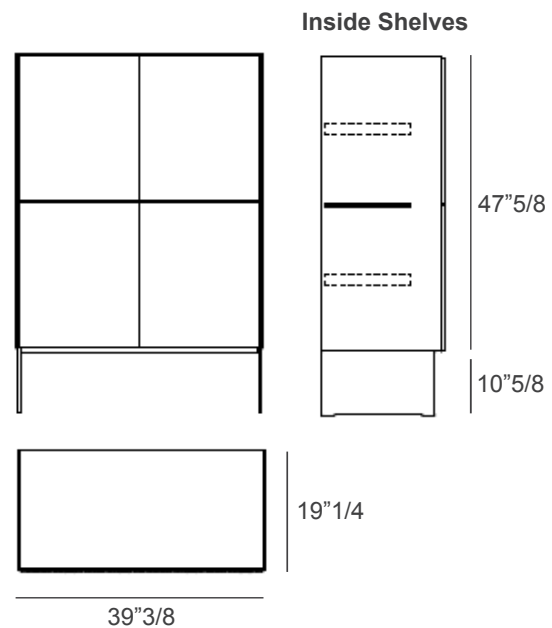

### Description

Cupboard with structure and doors available in various finishes and materials, with brass finish profile and a metal base.

Height-adjustable glass internal shelf.

Made in Italy.

### Dimensions

39"3/8W x 19"1/4D x 58"1/4H