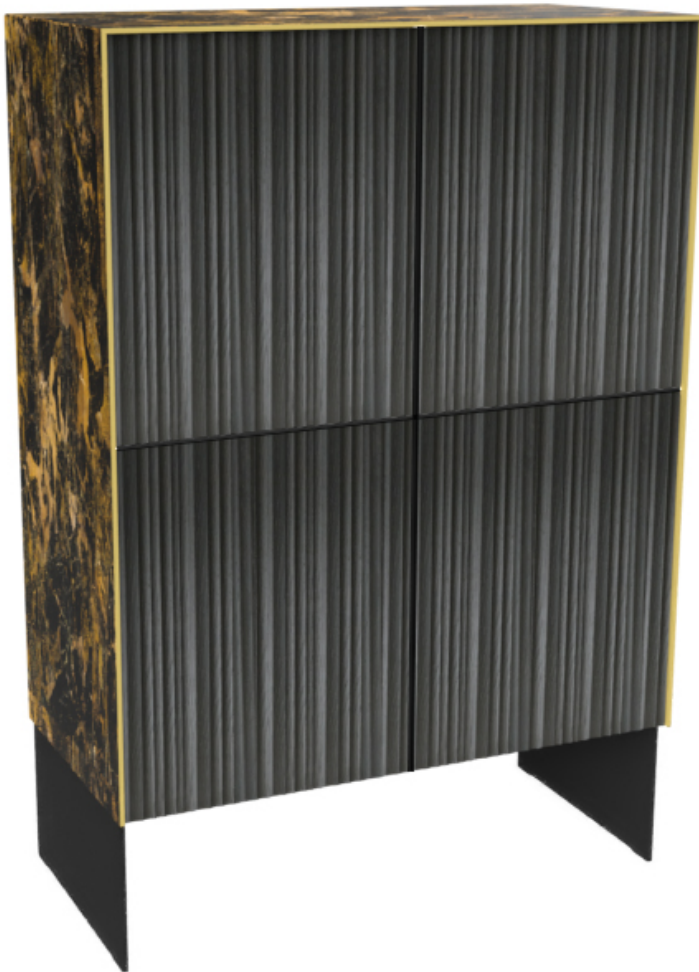

## Kala

*Design: Gianluigi Landoni*

### Description

Cupboard with structure and doors available in various finishes and materials, with brass finish profile and a metal base.

Height-adjustable glass internal shelf.

Made in Italy.

### Dimensions

39"3/8W x 19"1/4D x 58"1/4H