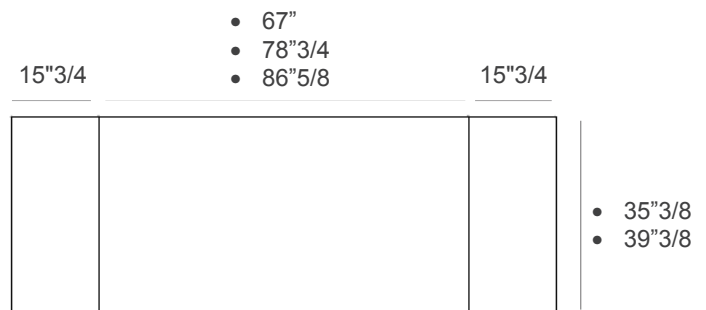

Lewood

Design: Gianluigi Landoni

Description

Extensible dining table with aluminum crossbeam and wooden legs.
Tempered glass or laminated ceramic tops, available in various sizes and finishes.
Lacquered extensible structure.
Made in Italy.

Dimensions

- A)** Closed: 67"W x 35"3/8D x 29"1/2H
Open: 98"3/8W x 35"3/8D x 29"1/2H
- B)** Closed: 78"3/4W x 39"3/8D x 29"1/2H
Open: 110"1/4W x 39"3/8D x 29"1/2H
- C)** Closed: 86"5/8W x 39"3/8D x 29"1/2H
Open: 118"1/8W x 39"3/8D x 29"1/2H