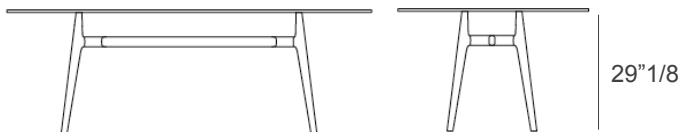

Lewood

Design: Gianluigi Landoni

Description

Table with aluminum crossbar and 4 wooden legs, various finishes.
Top available in various sizes, materials and finishes.
Made in Italy.

Dimensions

- A) 70"7/8W x 35"3/8D x 29"1/8H
- B) 78"3/4W x 35"3/8D x 29"1/8H
- C) 94"1/2W x 47"1/4D x 29"1/8H
- D) 98"3/8W x 39"3/8D x 29"1/8H

- 35"3/8
- 39"3/8
- 47"1/4

- 70"7/8
- 78"3/4
- 94"1/2
- 98"3/8

Finishes & Materials

Top: Glass, Ceramic or Wood.

Legs: Wood.

Crossbeam base: Lacquered aluminum.

**Please note: Tops in Net, Liquid and Materia Glass are available only for sizes A and B. Wooden top is only available for size C.*