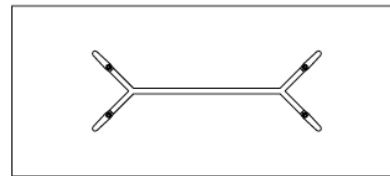

Lewood

Design: Gianluigi Landoni

Description

Table with aluminum crossbar and 4 wooden legs, various finishes.
Top available in various sizes, materials and finishes.
Made in Italy.

Dimensions

- A) 70"7/8W x 35"3/8D x 29"1/8H
- B) 78"3/4W x 35"3/8D x 29"1/8H
- C) 94"1/2W x 47"1/4D x 29"1/8H
- D) 98"3/8W x 39"3/8D x 29"1/8H

- 35"3/8
- 39"3/8
- 47"1/4

- 70"7/8
- 78"3/4
- 94"1/2
- 98"3/8

Finishes & Materials

Top: Glass, Ceramic or Wood.

Legs: Wood.

Crossbeam base: Lacquered aluminum.

**Please note: Tops in Net, Liquid and Materia Glass are available only for sizes A and B. Wooden top is only available for size C.*