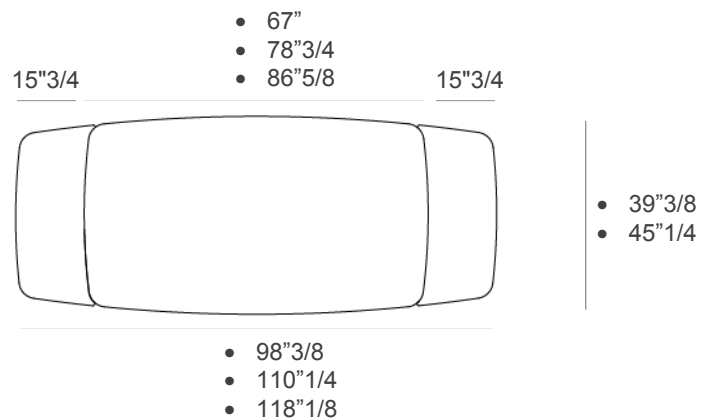

Lewood

Design: Gianluigi Landoni

Description

Extensible dining table with aluminum crossbeam and wooden legs.
Tempered glass or laminated ceramic tops, available in various sizes and finishes.
Lacquered extensible structure.
Made in Italy.

Dimensions

- A)** Closed: 67"W x 39"3/8D x 29"1/2H
Open: 98"3/8W x 39"3/8D x 29"1/2H
- B)** Closed: 78"3/4W x 39"3/8D x 29"1/2H
Open: 110"1/4W x 39"3/8D x 29"1/2H
- C)** Closed: 78"3/4W x 45"1/4D x 29"1/2H
Open: 110"1/4W x 45"1/4D x 29"1/2H
- D)** Closed: 86"5/8W x 45"1/4D x 29"1/2H
Open: 118"1/8W x 45"1/4D x 29"1/2H