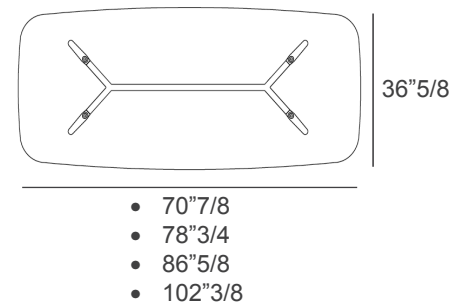

### Dimensions

#### Shaped 01

- A) 86"5/8W x 45"1/4D x 29"1/8H
- B) 98"3/8W x 47"1/4D x 29"1/8H

#### Shaped 02

- A) 70"7/8W x 36"5/8D x 29"1/8H
- B) 78"3/4W x 36"5/8D x 29"1/8H
- C) 86"5/8W x 36"5/8D x 29"1/8H
- D) 102"3/8W x 36"5/8D x 29"1/8H

Shaped 01

Shaped 02