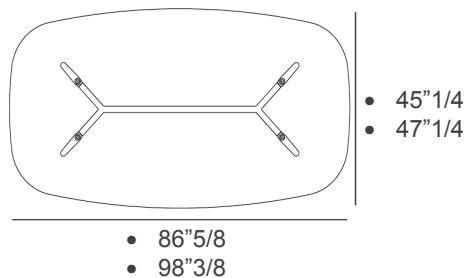

### Dimensions

#### Shaped 01

- A) 86"5/8W x 45"1/4D x 29"1/8H
- B) 98"3/8W x 47"1/4D x 29"1/8H

#### Shaped 02

- A) 70"7/8W x 36"5/8D x 29"1/8H
- B) 78"3/4W x 36"5/8D x 29"1/8H
- C) 86"5/8W x 36"5/8D x 29"1/8H
- D) 102"3/8W x 36"5/8D x 29"1/8H

Shaped 01

Shaped 02