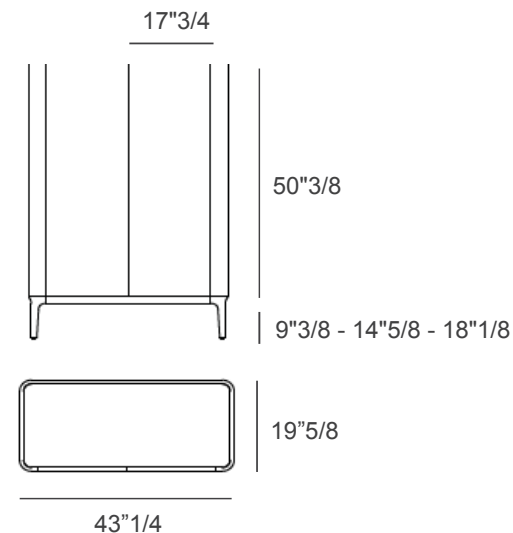

Madia Slim

Design: Matthias Demacker

Description

Cupboard with lacquered aluminum structure and legs, various finishes.

MDF wood modules.

Top available in multiple materials and finishes.

Central wooden shelf and height-adjustable glass shelves.

Made in Italy.

Dimensions

A) 43"1/4W x 19"5/8D x 59"7/8H

B) 43"1/4W x 19"5/8D x 65"H

C) 43"1/4W x 19"5/8D x 68"1/2H

Finishes & Materials

Top: Glass or Ceramic.

Structure and Doors: Wood.

Base Edge and Legs: Lacquered metal.

Inside Shelves: Wood and Glass.

Modules Measures