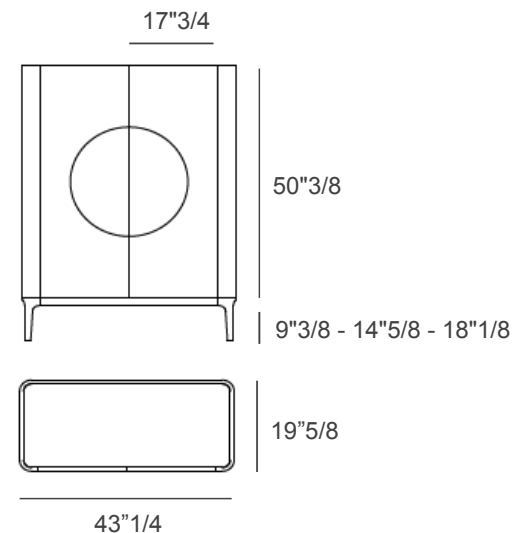

Madia Slim

Design: Matthias Demacker

Description

Cupboard with lacquered aluminum structure and legs, in various finishes.

The doors have a ring shaped insert available in various materials and finishes.

Top available in multiple materials and finishes.

Central wooden shelf and height-adjustable glass shelves. Made in Italy.

Dimensions

- A) 43"1/4W x 19"5/8D x 59"7/8H
- B) 43"1/4W x 19"5/8D x 65"H
- C) 43"1/4W x 19"5/8D x 68"1/2H

Finishes & Materials

Top: Glass or Ceramic.

Structure and Doors: Lacquered metal.

Ring Insert: Mirrored Glass or Ceramic.

Base Edge and Legs: Lacquered metal.

Inside Shelves: Wood and Glass.

*Please note: Gold and rose mirrors could have small imperfections due to the particular technical characteristics of the material.