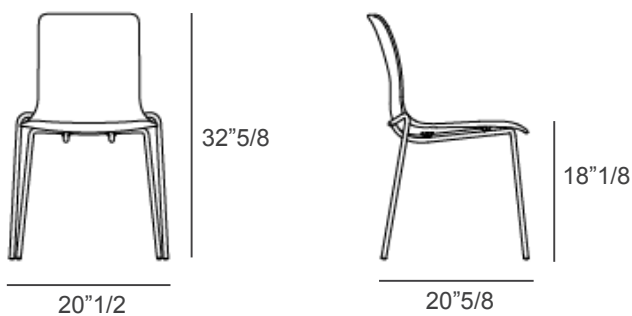

Olly

Design: Studio Sovet

Description

Olly embodies the beauty of simplicity and functionality, ideal to enrich any environment with its essential, clean design. Designed with versatility and comfort in mind, the Olly chair perfectly complements modern and polished spaces. Only available in even-numbered packs (2, 4, 6, 8, 10 & 12).
Made in Italy.

Dimensions

20"7/8W x 20"5/8D x 32"5/8H
Seat height: 18"1/8

Finishes & Materials

Back and seat: Polypropylene, Eco-Leather, Fabric or Velvet.
Legs: Lacquered metal.