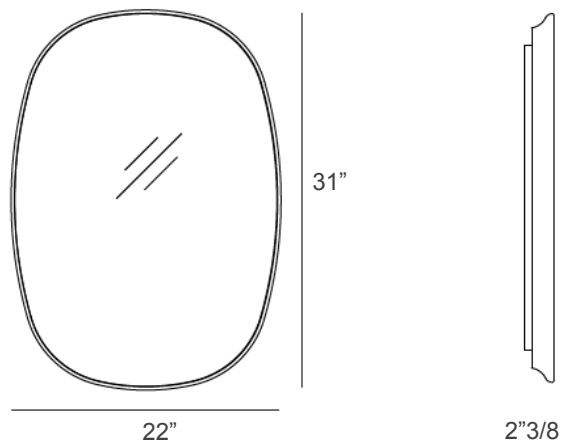

Slen

Design: Gianluigi Landoni

Description

Elegant in its simplicity, this oval mirror features a clean, refined silhouette that complements a wide range of interiors. Its elongated shape adds a soft, organic touch while enhancing light and space.

Perfect for hallways, bathrooms, or bedrooms, it brings subtle sophistication to any setting.

© Cassini & Co. S.p.A. - Milano, Italia

Made in Italy.

Dimensions

22"W x 31"H x 2"3/8D - Cod. P5450 - 5450L

Finishes & Materials

Frame: Metal.