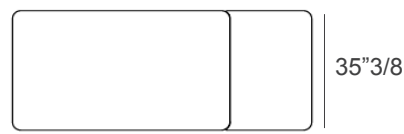

Slim 20

Design: Matthias Demacker

Description

Monochrome or two-tone extensible dining table with lacquered aluminum structure and legs, available in various finishes.

3/4" th. MDF top available in multiple sizes and finishes.

Made in Italy.

Dimensions

A) Closed: 55"1/8W x 35"3/8D x 29"1/8H

Opened: 78"3/4W x 35"3/8D x 29"1/8H

B) Closed: 63"W x 35"3/8D x 29"1/8H

Opened: 86"5/8W x 35"3/8D x 29"1/8H

C) Closed: 70"7/8W x 35"3/8D x 29"1/8H

Opened: 94"1/2W x 35"3/8D x 29"1/8H

D) Closed: 78"3/4W x 35"3/8D x 29"1/8H

Opened: 102"3/8W x 35"3/8D x 29"1/8H

- 55"1/8
- 63"
- 70"7/8
- 78"3/4

- 78"3/4
- 86"5/8
- 94"1/2
- 102"3/8

Finishes & Materials

Top: Laminated glass.