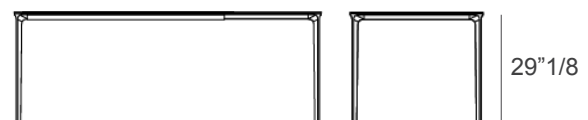

Made in Italy.

Dimensions

A) Closed: 55"1/8W x 35"3/8D x 29"1/8H

Opened: 78"3/4W x 35"3/8D x 29"1/8H

B) Closed: 63"W x 35"3/8D x 29"1/8H

Opened: 86"5/8W x 35"3/8D x 29"1/8H

C) Closed: 70"7/8W x 35"3/8D x 29"1/8H

Opened: 94"1/2W x 35"3/8D x 29"1/8H

D) Closed: 78"3/4W x 35"3/8D x 29"1/8H

Opened: 102"3/8W x 35"3/8D x 29"1/8H

- 55"1/8
- 63"
- 70"7/8
- 78"3/4

- 78"3/4
- 86"5/8
- 94"1/2
- 102"3/8

Finishes & Materials

Top: Laminated glass.