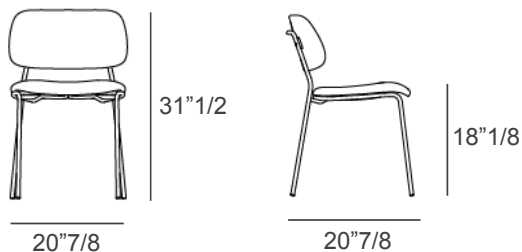

Soft

Design: Studio Sovet

Description

Chair with lacquered metal structure, available in multiple finishes.

Seat and body in curved multi-layered wood, upholstered with various materials and finishes.

Made in Italy.

Dimensions

20"7/8W x 20"7/8D x 31"1/2H

Seat Height: 18"1/8

Finishes & Materials

Structure: Wood.

Back and seat: Leather, Eco-Leather, Fabric and Velvet.

Legs: Lacquered metal.