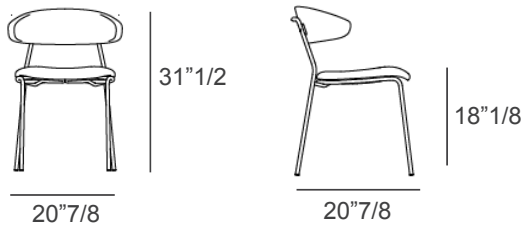

### *Description*

Chair with lacquered metal structure, available in multiple finishes.

Seat and body in curved multi-layered wood, upholstered with various materials and finishes.

Made in Italy.

### *Dimensions*

20"7/8W x 20"7/8D x 31"1/2H

Seat Height: 18"1/8