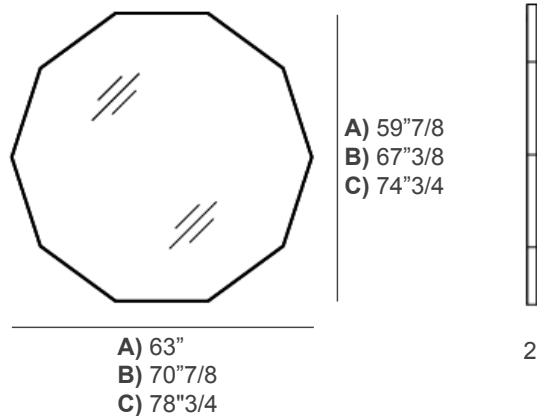

### Description

A bold take on a classic, the Visual mirror in a decagonal shape introduces geometric intrigue while maintaining the collection's signature elegance.

The angular silhouette adds architectural character, making it a striking focal point for contemporary settings. Ideal for those who appreciate refined design with a unique edge.

### Dimensions

A) 63"W x 59"7/8H x 2"D - Cod. P5440

B) 70"7/8W x 67"3/8H x 2"D - Cod. P5442

C) 78"3/4W x 74"3/4H x 2"D - Cod. P5444