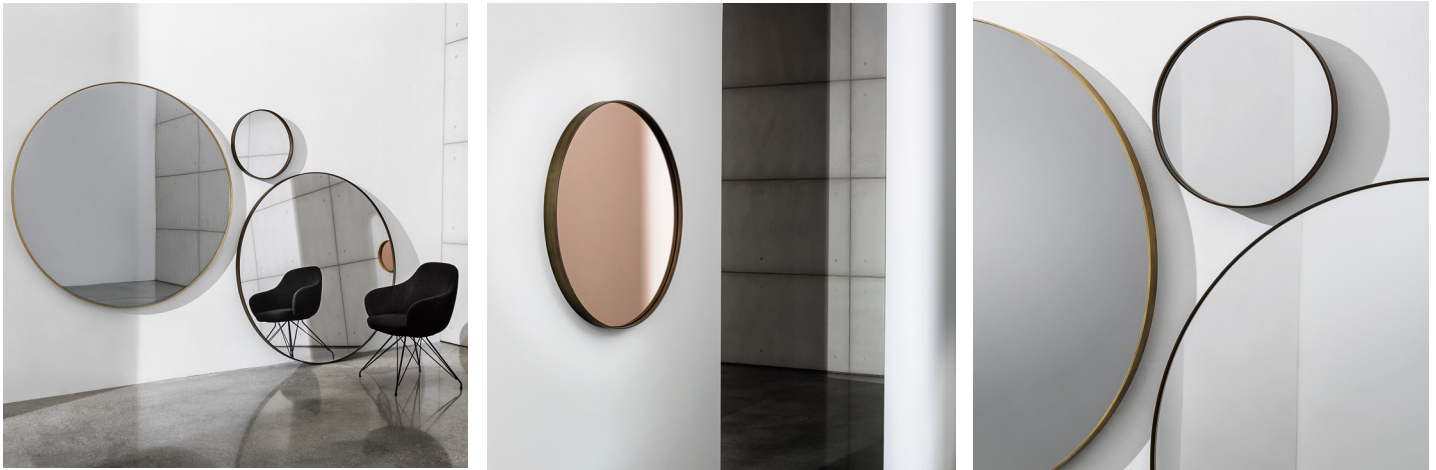

Visual

Design: Altherr Molina

Description

The Visual mirror brings a refined, sculptural presence to any space with its clean round shape and slim metal frame. Its minimalist design enhances light and depth while effortlessly blending with modern interiors. Perfect for entryways, living areas, or bedrooms, it combines elegance and function in a timeless silhouette. Optional LED lighting on the back is available for some sizes. Made in Italy.

Dimensions

- A) Ø12"1/8 x 2"3/8D - Cod. P5364
- B) Ø20"1/2 x 2"3/8D - Cod. P5366
- C) Ø26"3/4 x 2"3/8D - Cod. P5368 - P5368L
- D) Ø31"1/2 x 2"3/8D - Cod. P5370 - P5370L
- E) Ø43"1/4 x 2"3/8D - Cod. P5372 - P5372L
- F) Ø59" x 2"3/8D - Cod. P5374 - P5374L
- G) Ø70"7/8 x 2"3/8D - Cod. P5377 - P5377L
- H) Ø78"3/4 x 2"3/8D - Cod. P5378 - P5378L

- A) Ø12"1/8
- B) Ø20"1/2
- C) Ø26"3/4
- D) Ø31"1/2
- E) Ø43"1/4
- F) Ø59"
- G) Ø70"7/8
- H) Ø78"3/4

Finishes & Materials

Frame: Lacquered or Burnished aluminum.

Surface: Mirrored shades.

**Please note: Gold and rose mirrors could have small imperfections due to the particular technical characteristics of the material. We recommend not to use them in damp areas. Clean only with a dry cloth.*