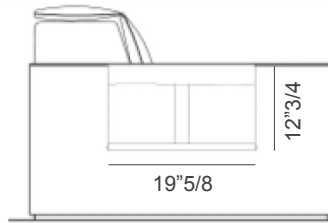

Also it comes with extra accessories to maximize comfort: pockets for arms and a swivel removable little table.

This seating is perfect for home cinema or living areas. Made in Italy.

Dimensions

44"1/2W x 40"1/8D x 31"1/2H

With headrest, backrest and footrest reclined:
44"1/2W x 63"D x 40"1/2H

Kubrik

Accessories

Pockets for arms

With 2 compartments.
With metal bars at the bottom.
Available in soft leather.

Swivel little table to add to arms .