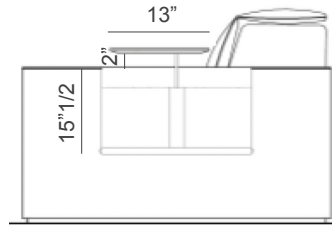

Swivel little table to add to arms .

Top: Matt lacquered or glitch color.
Steel support: chrome / gold / bronze / black nickel.