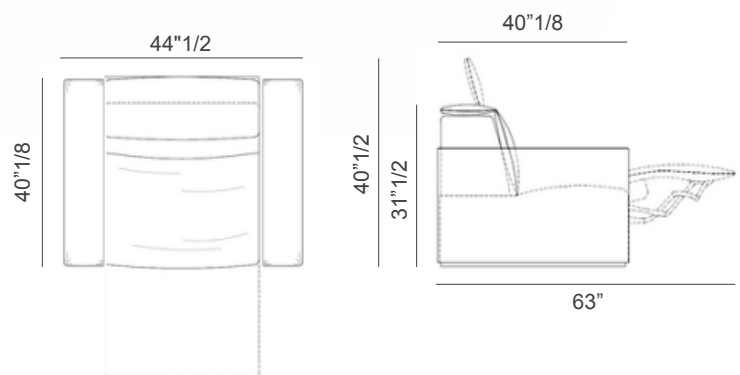

Dolly Kubrik

Description

Lounge chair with double reclining mechanism that allows to recline both backrest (with the headrest) and footrest separately, in order to achieve the best comfort and ergonomics. Keyboard to control reclining placed on the side of seating. Mongolia cover.

Also it comes with extra accessories to maximize comfort: pockets for arms and a swivel removable little table.

This seating is perfect for home cinema or living areas. Made in Italy.

Dimensions

44"1/2W x 40"1/8D x 31"1/2H

With headrest, backrest and footrest reclined:
44"1/2W x 63"D x 40"1/2H

Kubrik

Accessories

Pockets for arms

With 2 compartments.
With metal bars at the bottom.
Available in soft leather.

Swivel little table to add to arms .