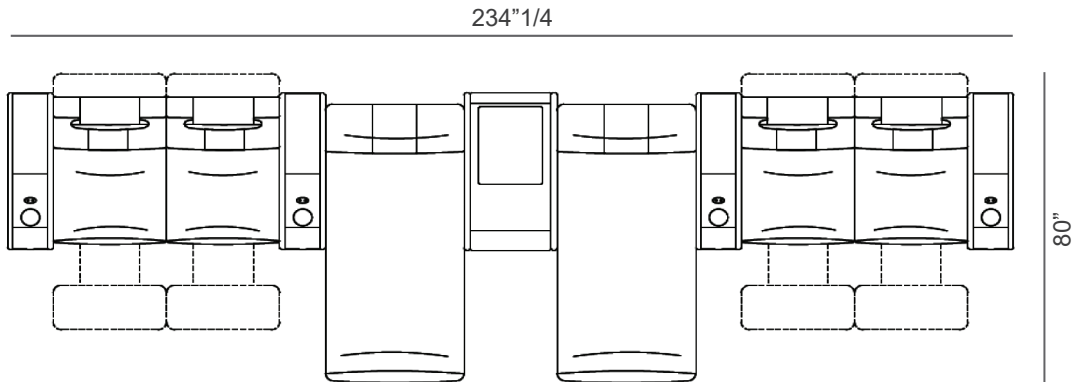

1 chaise lounge + 2 seats + 1 chaise lounge, straight

Composition K

3 seats, straight

Luxor

Composition L

2 seats + 1 chaise lounge + 1 armrest with built-in bar unit + 1 chaise lounge + 2 seats, straight

Composition M

1 seat + 2 chaise lounges + 1 seat, straight

Luxor

Optionals

- **Large armrest with built-in bar unit with lift mechanism:** Top in lacquered wood with matt, Soft Touch or glossy finish. Complete of keyboard to control lift movement. Automatic lighting when it rises. No refrigeration / No cup holders. Quilted pattern along the whole length. Cover in Fabric or Leather.
- **Basic cup holder:** With Gold plated finish.
- **Cooling cup holder:** With touch controls for cooling mode or light mode. Available in silver and black.
- **Cooling/warming/wireless cup holder:** With touch controls for cooling mode and warmer mode. Qi System Wireless charger for smartphones.
- **Double USB port:** Pop-up double USB port.
- **Swivel lamp:** Touch to switch on/off and change light intensity.

Large armrest with built-in bar unit

21"5/8W x 40"1/2D x 23"5/8H
When lifted, height is 39"3/8

Basic cup holder

Cooling cup holder
Ø4"3/8 x 3"1/8H

Cooling/warming/
wireless cup holder
4"3/8W x 3"1/8H

Double USB port
Ø2"1/2