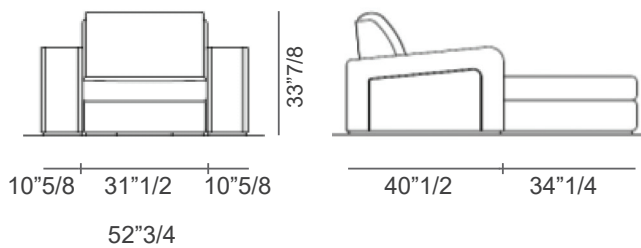

Luxor

Dimensions

Single Seat - 2 armrests, 1 seat

45"5/8W x 40"1/2D x 42"1/2H (upright position)

45"5/8W x 66"1/8D (reclined position)

Single Chaise Lounge - 2 armrests, 1 bed

52"3/4W x 74"3/4D x 33"1/2H

Luxor

Compositions

Composition A
2 seats, curved

Composition B
2 seats, straight

Composition C
Love seat

* Total height with Backrest in upright position: 42" 1/2H

Composition D
3 seats, straight

Composition E
3 seats, curved

Luxor

Composition F 4 seats, straight

Composition G 4 seats, curved

Composition H 6 seats, straight

Luxor

Composition I

6 seats, curved

Composition J

Large armrest with built-in bar unit

21"5/8W x 40"1/2D x 23"5/8H
When lifted, height is 39"3/8

Basic cup holder

Cooling cup holder
Ø4"3/8 x 3"1/8H

Cooling/warming/
wireless cup holder
4"3/8W x 3"1/8H

Double USB port
Ø2"1/2