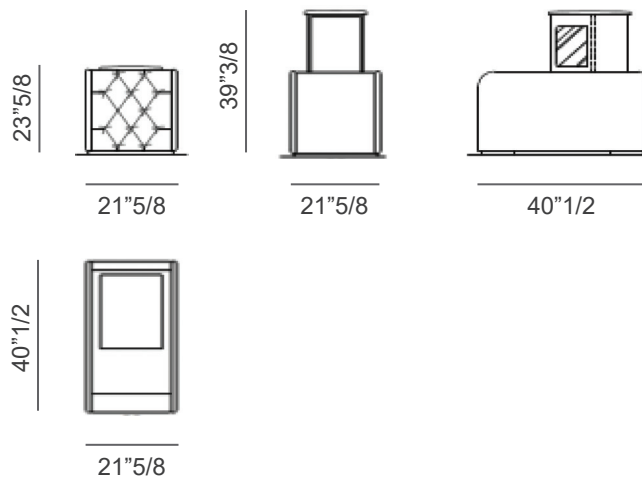

Luxor

Dimensions

Single Seat - 2 armrests, 1 seat

45"5/8W x 40"1/2D x 42"1/2H (upright position)

45"5/8W x 66"1/8D (reclined position)

Single Chaise Lounge - 2 armrests, 1 bed

52"3/4W x 74"3/4D x 33"1/2H

Luxor

1 chaise lounge + 2 seats + 1 chaise lounge, straight

Composition K

3 seats, straight

Luxor

Composition L

2 seats + 1 chaise lounge + 1 armrest with built-in bar unit + 1 chaise lounge + 2 seats, straight

Composition M

1 seat + 2 chaise lounges + 1 seat, straight

Luxor

Optionals

- **Large armrest with built-in bar unit with lift mechanism:** Top in lacquered wood with matt, Soft Touch or glossy finish. Complete of keyboard to control lift movement. Automatic lighting when it rises. No refrigeration / No cup holders. Quilted pattern along the whole length. Cover in Fabric or Leather.
- **Basic cup holder:** With Gold plated finish.
- **Cooling cup holder:** With touch controls for cooling mode or light mode. Available in silver and black.
- **Cooling/warming/wireless cup holder:** With touch controls for cooling mode and warmer mode. Qi System Wireless charger for smartphones.
- **Double USB port:** Pop-up double USB port.
- **Swivel lamp:** Touch to switch on/off and change light intensity.

Large armrest with built-in bar unit

21"5/8W x 40"1/2D x 23"5/8H
When lifted, height is 39"3/8

Basic cup holder

Cooling cup holder
Ø4"3/8 x 3"1/8H

Cooling/warming/
wireless cup holder
4"3/8W x 3"1/8H

Double USB port
Ø2"1/2