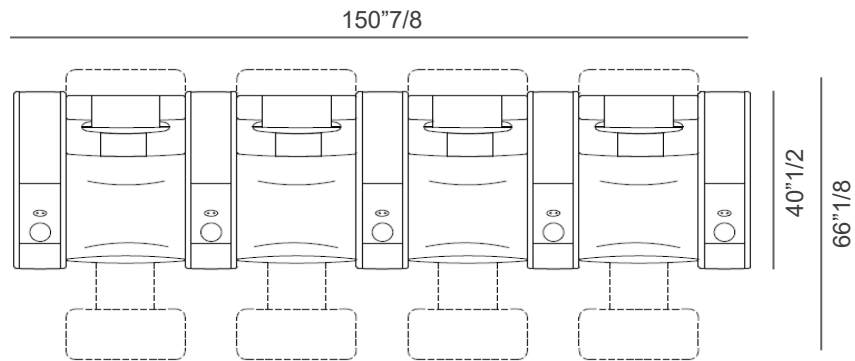

Luxor

Dimensions

Single Seat - 2 armrests, 1 seat

45"5/8W x 40"1/2D x 42"1/2H (upright position)

45"5/8W x 66"1/8D (reclined position)

Single Chaise Lounge - 2 armrests, 1 bed

52"3/4W x 74"3/4D x 33"1/2H

Luxor

Compositions

Composition A
2 seats, curved

Composition B
2 seats, straight

Composition C
Love seat

* Total height with Backrest in upright position: 42" 1/2H

Composition D
3 seats, straight

Composition E
3 seats, curved

Luxor

Composition F 4 seats, straight

Composition G 4 seats, curved

Composition H 6 seats, straight

Luxor

Composition I

6 seats, curved

Composition J

Large armrest with built-in bar unit

21"5/8W x 40"1/2D x 23"5/8H
When lifted, height is 39"3/8

Basic cup holder

Cooling cup holder
Ø4"3/8 x 3"1/8H

Cooling/warming/
wireless cup holder
4"3/8W x 3"1/8H

Double USB port
Ø2"1/2