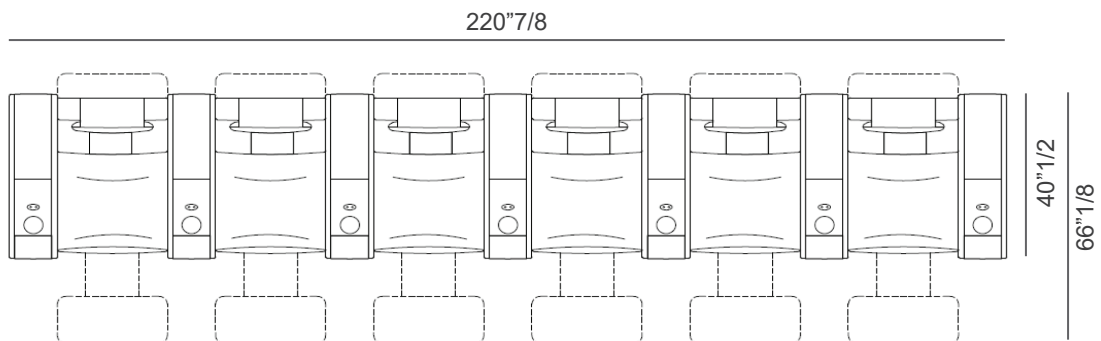

Compositions

Composition A
2 seats, curved

Composition B
2 seats, straight

Composition C
Love seat

* Total height with Backrest in upright position: 42" 1/2H

Composition D
3 seats, straight

Composition E
3 seats, curved

Luxor

Composition F 4 seats, straight

Composition G 4 seats, curved

Composition H 6 seats, straight

Luxor

Composition I

6 seats, curved

Composition J

1 chaise lounge + 2 seats + 1 chaise lounge, straight

Composition K

3 seats, straight

Luxor

Composition L

2 seats + 1 chaise lounge + 1 armrest with built-in bar unit + 1 chaise lounge + 2 seats, straight

Composition M

Large armrest with built-in bar unit

21"5/8W x 40"1/2D x 23"5/8H
When lifted, height is 39"3/8

Basic cup holder

Cooling cup holder
Ø4"3/8 x 3"1/8H

Cooling/warming/
wireless cup holder
4"3/8W x 3"1/8H

Double USB port
Ø2"1/2