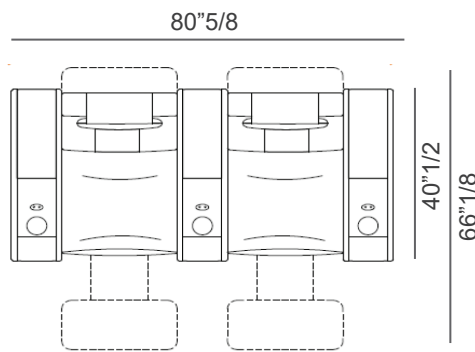

Luxor

Dimensions

Single Seat - 2 armrests, 1 seat

45"5/8W x 40"1/2D x 42"1/2H (upright position)

45"5/8W x 66"1/8D (reclined position)

Single Chaise Lounge - 2 armrests, 1 bed

52"3/4W x 74"3/4D x 33"1/2H

Luxor

Compositions

Composition A
2 seats, curved

Composition B
2 seats, straight

Composition C
Love seat

* Total height with Backrest in upright position: 42" 1/2H

Composition D
3 seats, straight

Composition E
3 seats, curved

Luxor

Composition F 4 seats, straight

Composition G 4 seats, curved

Composition H 6 seats, straight

Luxor

Composition I

6 seats, curved

Composition J

Large armrest with built-in bar unit

21"5/8W x 40"1/2D x 23"5/8H
When lifted, height is 39"3/8

Basic cup holder

Cooling cup holder
Ø4"3/8 x 3"1/8H

Cooling/warming/
wireless cup holder
4"3/8W x 3"1/8H

Double USB port
Ø2"1/2