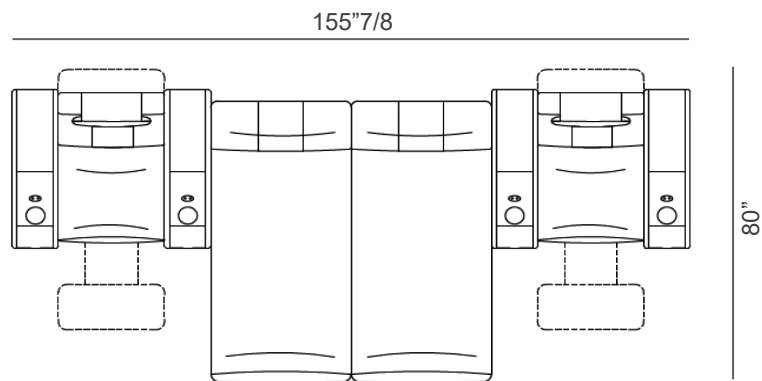

Composition M

1 seat + 2 chaise lounges + 1 seat, straight