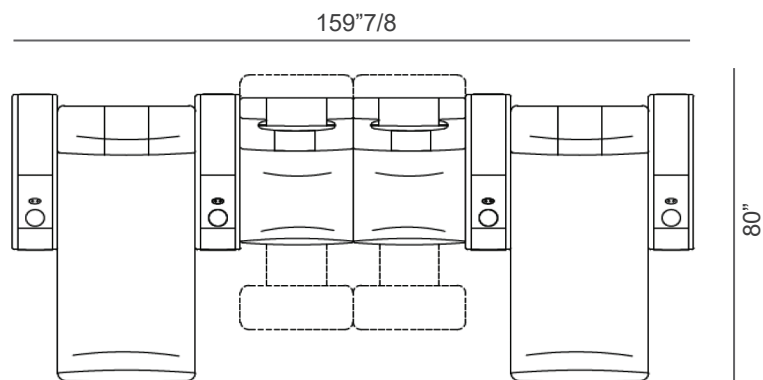

Luxor

Dimensions

Single Seat - 2 armrests, 1 seat

45"5/8W x 40"1/2D x 42"1/2H (upright position)

45"5/8W x 66"1/8D (reclined position)

Single Chaise Lounge - 2 armrests, 1 bed

52"3/4W x 74"3/4D x 33"1/2H

Luxor

Compositions

Composition A
2 seats, curved

Composition B
2 seats, straight

Composition C
Love seat

* Total height with Backrest in upright position: 42" 1/2H

Composition D
3 seats, straight

Composition E
3 seats, curved

1 chaise lounge + 2 seats + 1 chaise lounge, straight

Composition K

3 seats, straight

Luxor

Composition L

2 seats + 1 chaise lounge + 1 armrest with built-in bar unit + 1 chaise lounge + 2 seats, straight

Composition M

Large armrest with built-in bar unit

21"5/8W x 40"1/2D x 23"5/8H
When lifted, height is 39"3/8

Basic cup holder

Cooling cup holder
Ø4"3/8 x 3"1/8H

Cooling/warming/
wireless cup holder
4"3/8W x 3"1/8H

Double USB port
Ø2"1/2