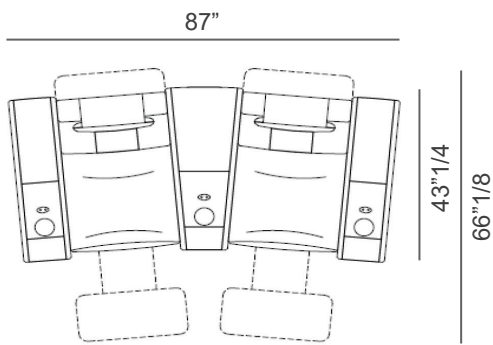

Luxor

Dimensions

Single Seat - 2 armrests, 1 seat

45"5/8W x 40"1/2D x 42"1/2H (upright position)

45"5/8W x 66"1/8D (reclined position)

Single Chaise Lounge - 2 armrests, 1 bed

52"3/4W x 74"3/4D x 33"1/2H

Luxor

Compositions

Composition A
2 seats, curved

Composition B
2 seats, straight

Composition C
Love seat

* Total height with Backrest in upright position: 42" 1/2H

Composition D
3 seats, straight

Composition E
3 seats, curved

Large armrest with built-in bar unit

21"5/8W x 40"1/2D x 23"5/8H
When lifted, height is 39"3/8

Basic cup holder

Cooling cup holder
Ø4"3/8 x 3"1/8H

Cooling/warming/
wireless cup holder
4"3/8W x 3"1/8H

Double USB port
Ø2"1/2