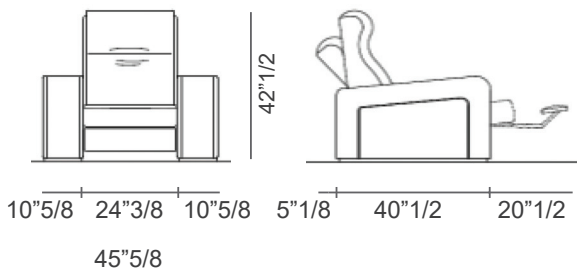

Luxor

Dimensions

Single Seat - 2 armrests, 1 seat

45"5/8W x 40"1/2D x 42"1/2H (upright position)

45"5/8W x 66"1/8D (reclined position)

Single Chaise Lounge - 2 armrests, 1 bed

52"3/4W x 74"3/4D x 33"1/2H

Luxor

Compositions

Composition A
2 seats, curved

Composition B
2 seats, straight

Composition C
Love seat

* Total height with Backrest in upright position: 42" 1/2H

Composition D
3 seats, straight

Composition E
3 seats, curved

Luxor

Composition F 4 seats, straight

Composition G 4 seats, curved

Composition H 6 seats, straight

Luxor

Composition I

6 seats, curved

Composition J

Large armrest with built-in bar unit

21"5/8W x 40"1/2D x 23"5/8H
When lifted, height is 39"3/8

Basic cup holder

Cooling cup holder
Ø4"3/8 x 3"1/8H

Cooling/warming/
wireless cup holder
4"3/8W x 3"1/8H

Double USB port
Ø2"1/2