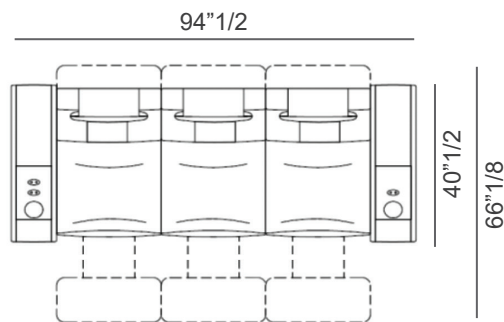

Luxor

Dimensions

Single Seat - 2 armrests, 1 seat

45"5/8W x 40"1/2D x 42"1/2H (upright position)

45"5/8W x 66"1/8D (reclined position)

Single Chaise Lounge - 2 armrests, 1 bed

52"3/4W x 74"3/4D x 33"1/2H

Luxor

Compositions

Composition A
2 seats, curved

Composition B
2 seats, straight

Composition C
Love seat

* Total height with Backrest in upright position: 42" 1/2H

Composition D
3 seats, straight

Composition E
3 seats, curved

1 chaise lounge + 2 seats + 1 chaise lounge, straight

Composition K

3 seats, straight

Luxor

Composition L

2 seats + 1 chaise lounge + 1 armrest with built-in bar unit + 1 chaise lounge + 2 seats, straight

Composition M

Large armrest with built-in bar unit

21"5/8W x 40"1/2D x 23"5/8H
When lifted, height is 39"3/8

Basic cup holder

Cooling cup holder
Ø4"3/8 x 3"1/8H

Cooling/warming/
wireless cup holder
4"3/8W x 3"1/8H

Double USB port
Ø2"1/2