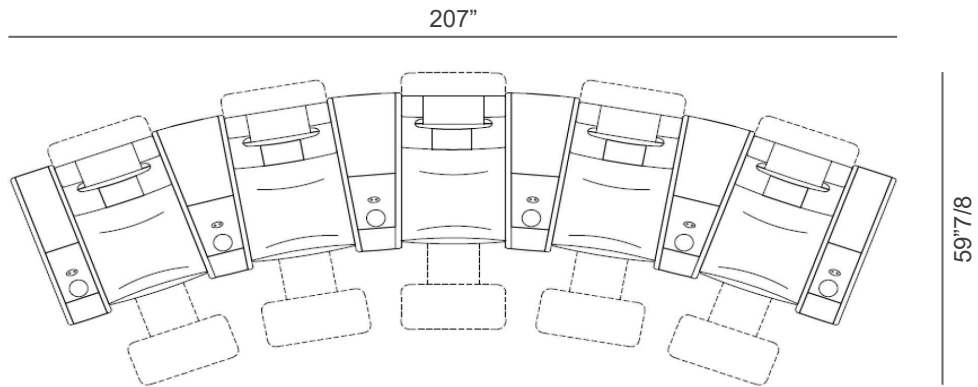

Compositions

Composition A
2 seats, curved

Composition B
2 seats, straight

Composition C
Love seat

* Total height with Backrest in upright position: 42" 1/2H

Composition D
3 seats, straight

Composition E
3 seats, curved

Luxor

Composition F 4 seats, straight

Composition G 4 seats, curved

Composition H 6 seats, straight

Luxor

Composition I

6 seats, curved

Composition J

1 chaise lounge + 2 seats + 1 chaise lounge, straight

Composition K

3 seats, straight

Luxor

Composition L

2 seats + 1 chaise lounge + 1 armrest with built-in bar unit + 1 chaise lounge + 2 seats, straight

Composition M

Large armrest with built-in bar unit

21"5/8W x 40"1/2D x 23"5/8H
When lifted, height is 39"3/8

Basic cup holder

Cooling cup holder
Ø4"3/8 x 3"1/8H

Cooling/warming/
wireless cup holder
4"3/8W x 3"1/8H

Double USB port
Ø2"1/2