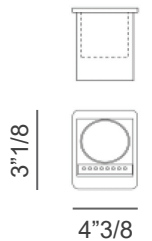

Luxor

Dimensions

Single Seat - 2 armrests, 1 seat

45"5/8W x 40"1/2D x 42"1/2H (upright position)

45"5/8W x 66"1/8D (reclined position)

Single Chaise Lounge - 2 armrests, 1 bed

52"3/4W x 74"3/4D x 33"1/2H

Luxor

Large armrest with built-in bar unit

21"5/8W x 40"1/2D x 23"5/8H
When lifted, height is 39"3/8

Basic cup holder

Cooling cup holder
Ø4"3/8 x 3"1/8H

Cooling/warming/
wireless cup holder
4"3/8W x 3"1/8H

Double USB port
Ø2"1/2