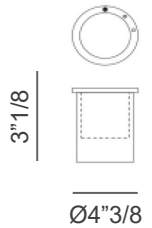

Luxor

Dimensions

Single Seat - 2 armrests, 1 seat

45"5/8W x 40"1/2D x 42"1/2H (upright position)

45"5/8W x 66"1/8D (reclined position)

Single Chaise Lounge - 2 armrests, 1 bed

52"3/4W x 74"3/4D x 33"1/2H

Luxor

Compositions

Composition A
2 seats, curved

Composition B
2 seats, straight

Composition C
Love seat

* Total height with Backrest in upright position: 42" 1/2H

Composition D
3 seats, straight

Composition E
3 seats, curved

Large armrest with built-in bar unit

21"5/8W x 40"1/2D x 23"5/8H
When lifted, height is 39"3/8

Basic cup holder

Cooling cup holder
Ø4"3/8 x 3"1/8H

Cooling/warming/
wireless cup holder
4"3/8W x 3"1/8H

Double USB port
Ø2"1/2