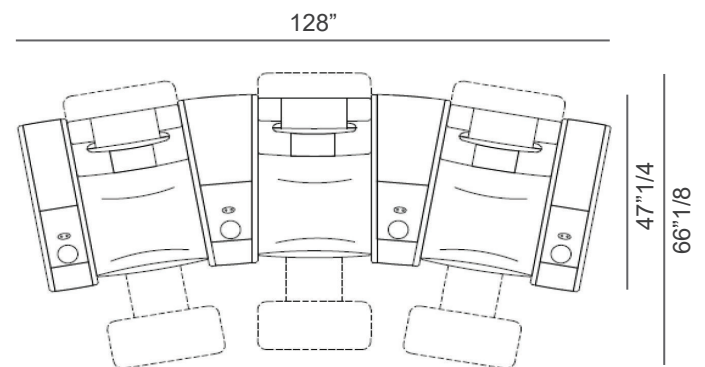

Luxor

Dimensions

Single Seat - 2 armrests, 1 seat

45"5/8W x 40"1/2D x 42"1/2H (upright position)

45"5/8W x 66"1/8D (reclined position)

Single Chaise Lounge - 2 armrests, 1 bed

52"3/4W x 74"3/4D x 33"1/2H

Luxor

Compositions

Composition A
2 seats, curved

Composition B
2 seats, straight

Composition C
Love seat

* Total height with Backrest in upright position: 42" 1/2H

Composition D
3 seats, straight

Composition E
3 seats, curved

Large armrest with built-in bar unit

21"5/8W x 40"1/2D x 23"5/8H
When lifted, height is 39"3/8

Basic cup holder

Cooling cup holder
Ø4"3/8 x 3"1/8H

Cooling/warming/
wireless cup holder
4"3/8W x 3"1/8H

Double USB port
Ø2"1/2