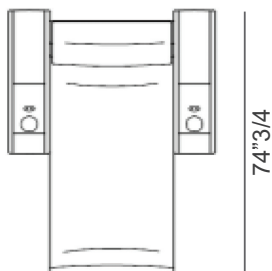

Luxor

Dimensions

Single Seat - 2 armrests, 1 seat

45"5/8W x 40"1/2D x 42"1/2H (upright position)

45"5/8W x 66"1/8D (reclined position)

Single Chaise Lounge - 2 armrests, 1 bed

52"3/4W x 74"3/4D x 33"1/2H

Luxor

Compositions

Composition A
2 seats, curved

Composition B
2 seats, straight

Composition C
Love seat

* Total height with Backrest in upright position: 42" 1/2H

Composition D
3 seats, straight

Composition E
3 seats, curved

Large armrest with built-in bar unit

21"5/8W x 40"1/2D x 23"5/8H
When lifted, height is 39"3/8

Basic cup holder

Cooling cup holder
Ø4"3/8 x 3"1/8H

Cooling/warming/
wireless cup holder
4"3/8W x 3"1/8H

Double USB port
Ø2"1/2