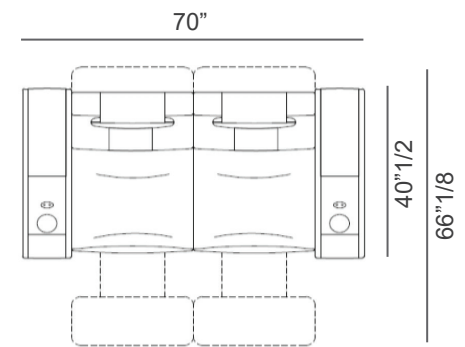

Luxor

Dimensions

Single Seat - 2 armrests, 1 seat

45"5/8W x 40"1/2D x 42"1/2H (upright position)

45"5/8W x 66"1/8D (reclined position)

Single Chaise Lounge - 2 armrests, 1 bed

52"3/4W x 74"3/4D x 33"1/2H

Luxor

Compositions

Composition A
2 seats, curved

Composition B
2 seats, straight

Composition C
Love seat

* Total height with Backrest in upright position: 42" 1/2H

Composition D
3 seats, straight

Composition E
3 seats, curved

Luxor

Composition F 4 seats, straight

Composition G 4 seats, curved

Composition H 6 seats, straight

Luxor

Composition I

6 seats, curved

Composition J

Large armrest with built-in bar unit

21"5/8W x 40"1/2D x 23"5/8H
When lifted, height is 39"3/8

Basic cup holder

Cooling cup holder
Ø4"3/8 x 3"1/8H

Cooling/warming/
wireless cup holder
4"3/8W x 3"1/8H

Double USB port
Ø2"1/2