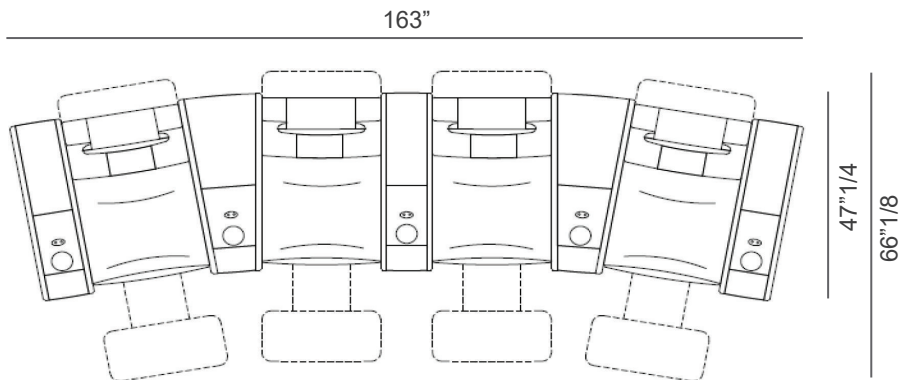

Luxor

Dimensions

Single Seat - 2 armrests, 1 seat

45"5/8W x 40"1/2D x 42"1/2H (upright position)

45"5/8W x 66"1/8D (reclined position)

Single Chaise Lounge - 2 armrests, 1 bed

52"3/4W x 74"3/4D x 33"1/2H

Luxor

Compositions

Composition A
2 seats, curved

Composition B
2 seats, straight

Composition C
Love seat

* Total height with Backrest in upright position: 42" 1/2H

Composition D
3 seats, straight

Composition E
3 seats, curved

Luxor

Composition F 4 seats, straight

Composition G 4 seats, curved

Composition H 6 seats, straight

Luxor

Composition I

6 seats, curved

Composition J

Large armrest with built-in bar unit

21"5/8W x 40"1/2D x 23"5/8H
When lifted, height is 39"3/8

Basic cup holder

Cooling cup holder
Ø4"3/8 x 3"1/8H

Cooling/warming/
wireless cup holder
4"3/8W x 3"1/8H

Double USB port
Ø2"1/2