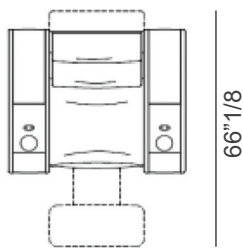

Luxor Tech

Description

Home cinema seating with electric reclining mechanism for the backrest and footrest. Armrests with two chrome steel cupholders and keyboard to control reclining. To, back of the seat and lateral side of the armrests in carbon fiber or aluminum fiber. Covered in Fabric or Leather. Made in Italy.

Luxor

Dimensions

Single Seat - 2 armrests, 1 seat

45"5/8W x 40"1/2D x 42"1/2H (upright position)

45"5/8W x 66"1/8D (reclined position)

Single Chaise Lounge - 2 armrests, 1 bed

52"3/4W x 74"3/4D x 33"1/2H

Luxor

Compositions

Composition A
2 seats, curved

Composition B
2 seats, straight

Composition C
Love seat

* Total height with Backrest in upright position: 42" 1/2H

Composition D
3 seats, straight

Composition E
3 seats, curved

Large armrest with built-in bar unit

21"5/8W x 40"1/2D x 23"5/8H
When lifted, height is 39"3/8

Basic cup holder

Cooling cup holder
Ø4"3/8 x 3"1/8H

Cooling/warming/
wireless cup holder
4"3/8W x 3"1/8H

Double USB port
Ø2"1/2