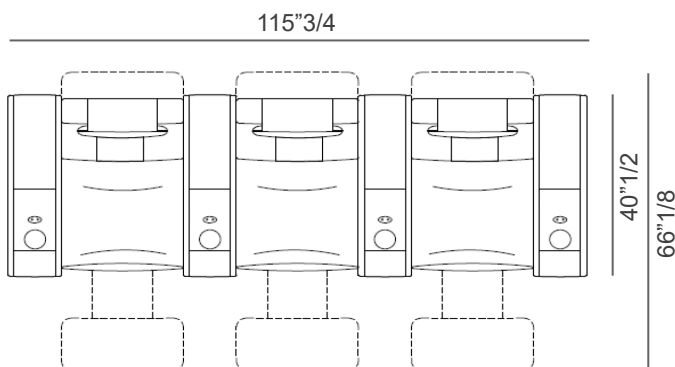

Luxor

Dimensions

Single Seat - 2 armrests, 1 seat

45"5/8W x 40"1/2D x 42"1/2H (upright position)

45"5/8W x 66"1/8D (reclined position)

Single Chaise Lounge - 2 armrests, 1 bed

52"3/4W x 74"3/4D x 33"1/2H

Luxor

Compositions

Composition A
2 seats, curved

Composition B
2 seats, straight

Composition C
Love seat

* Total height with Backrest in upright position: 42" 1/2H

Composition D
3 seats, straight

Composition E
3 seats, curved

Luxor

Composition F 4 seats, straight

Composition G 4 seats, curved

Composition H 6 seats, straight

Luxor

Composition I

6 seats, curved

Composition J

Large armrest with built-in bar unit

21"5/8W x 40"1/2D x 23"5/8H
When lifted, height is 39"3/8

Basic cup holder

Cooling cup holder
Ø4"3/8 x 3"1/8H

Cooling/warming/
wireless cup holder
4"3/8W x 3"1/8H

Double USB port
Ø2"1/2