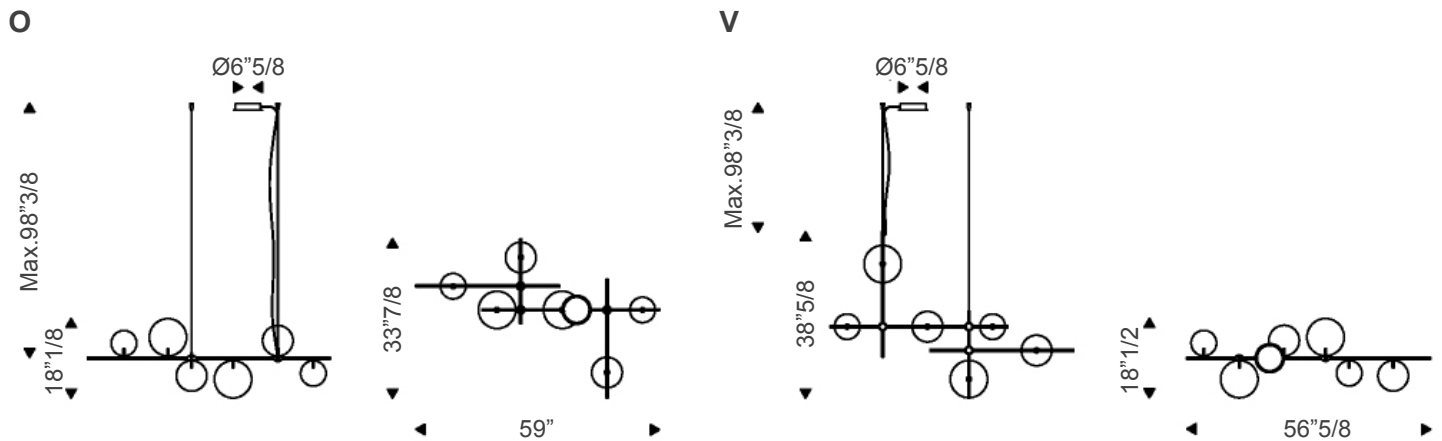

Bloom

Design: Studio Kronos

Description

Suspension lamp with frame in satin iron grey steel and details in brushed brass. Lampshades in borosilicate transparent glass. Ceiling plate in black chrome steel. Bulbs included. Optional: remote control and receiver. Made in Italy.

Accessories available:

- 1-zone remote control + 1 receiver
- 1x receiver
- 4-zone remote control
- Additional cable 78"3/4 long

Bloom

Dimensions

O: 59"W x 33"7/8D x 18"1/8H

V: 56"5/8W x 18"1/2 x 38"5/8H

6x G4 LED lamps 1,5W.