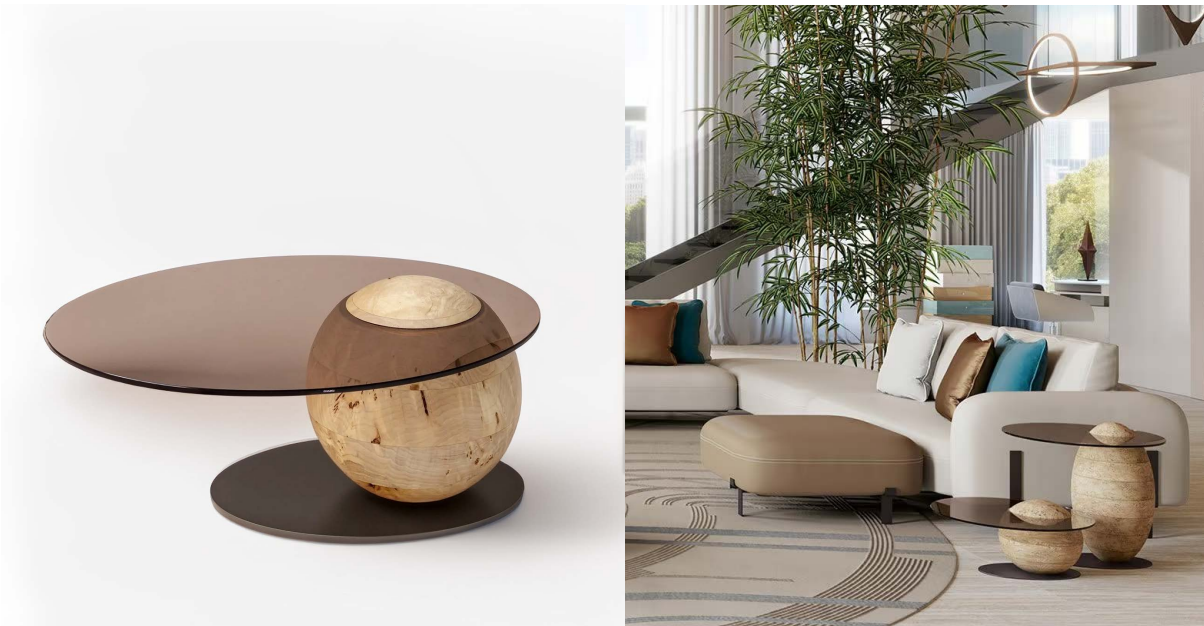

Pluff

Description

PLUFF coffee tables, with their rounded, playful shapes, stem from the reuse of pieces of solid burl wood. The material is thus given a new lease of life in original furnishing accessories that are also sustainable. Made in Italy.

Dimensions

26"3/4W x 20"7/8D x 11"7/8H

Finishes and materials

Top: Bronze Glass.

Base: Canna Di Fucile

Structure: Radica Natural.