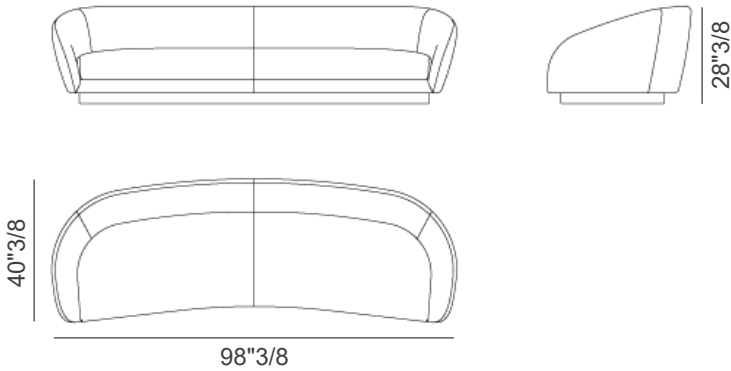

Downtown

Description

The Downtown Sofa comes covered in leather or fabric. Made in Italy.

Finishes & Materials

Cover: Fabric or leather.

Dimensions

Size A: 78"3/4W x 40"3/8D x 28"3/8H

Size B: 98"3/8W x 40"3/8D x 28"3/8H

Size C: 118"1/8W x 41"3/4D x 28"3/8H

Size A

Size B

Size C