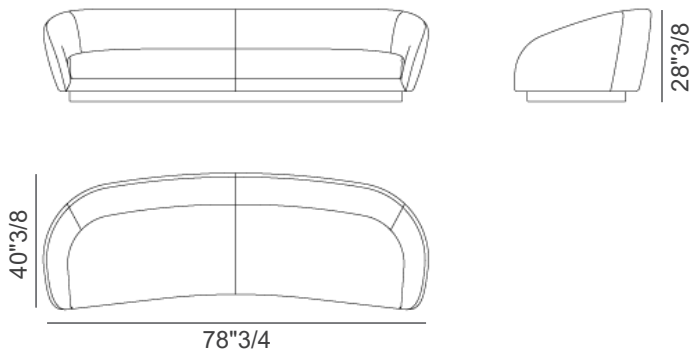

Downtown

Description

The Downtown Sofa comes covered in leather or fabric. Made in Italy.

Finishes & Materials

Cover: Fabric or leather.

Dimensions

Size A: 78"3/4W x 40"3/8D x 28"3/8H

Size B: 98"3/8W x 40"3/8D x 28"3/8H

Size C: 118"1/8W x 41"3/4D x 28"3/8H

Size A

Size B

Size C