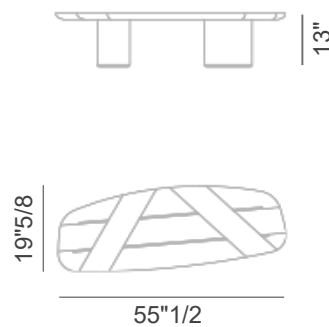

Felipe

Description

The Felipe Coffee table comes with wooden structure.
Made in Italy.

Finishes & Materials

Structure & Top: Wood.

Dimensions

Size A: 37"7/8W x 32"1/4D x 17"H

Size B: 55"1/2W x 19"5/8D x 13"H

Size C: 55"1/8W x 41"3/8D x 9"H

Size A

Size B

Size C