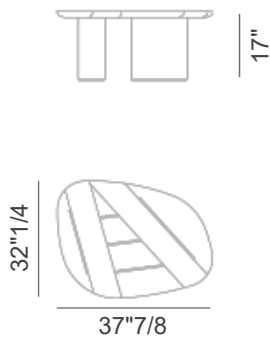

Felipe

Description

The Felipe Coffee table comes with wooden structure.
Made in Italy.

Finishes & Materials

Structure & Top: Wood.

Dimensions

Size A: 37"7/8W x 32"1/4D x 17"H

Size B: 55"1/2W x 19"5/8D x 13"H

Size C: 55"1/8W x 41"3/8D x 9"H

Size A

Size B

Size C