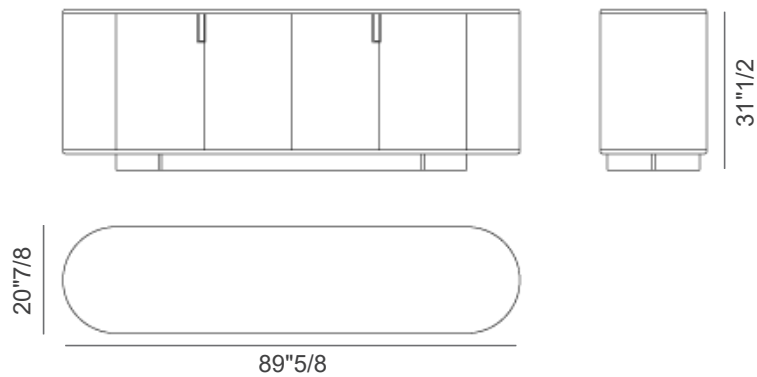

Irving

Description

The Irving Sideboard comes with marble or wood top and wooden structure. Metal details.
Made in Italy.

Finishes & Materials

Top: Marble or wood.

Structure: Wood.

Details: Metal.

Dimensions

Low Sideboard: 89"5/8W x 20"7/8D x 31"1/2H
High Sideboard A: 57"1/4W x 20"7/8D x 50"1/8H
High Sideboard B: 57"1/2W x 20"7/8D x 62"1/8H

Low Sideboard

High Sideboard A

High Sideboard B