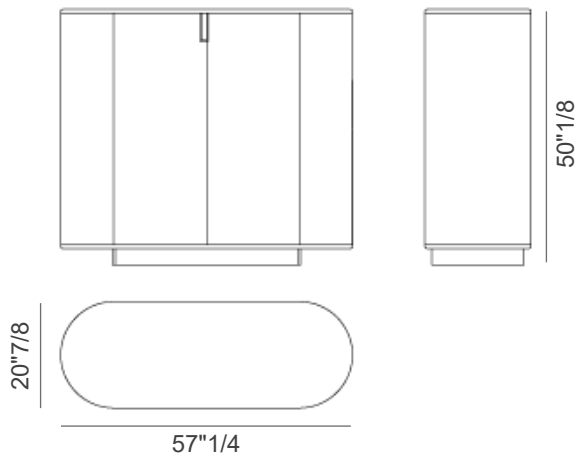

Irving

Description

The Irving Sideboard comes with marble or wood top and wooden structure. Metal details.
Made in Italy.

Finishes & Materials

Top: Marble or wood.

Structure: Wood.

Details: Metal.

Dimensions

Low Sideboard: 89"5/8W x 20"7/8D x 31"1/2H
High Sideboard A: 57"1/4W x 20"7/8D x 50"1/8H
High Sideboard B: 57"1/2W x 20"7/8D x 62"1/8H

Low Sideboard

High Sideboard A

High Sideboard B