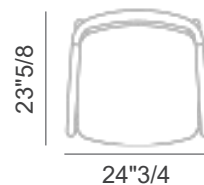

Jiselle

Description

The Jiselle Armchair comes with the structure in wood, armrest covered in leather and back & seat cushion completely upholstered in fabric. Made in Italy.

Dimensions

24"3/4W x 23"5/8D x 30"5/8H