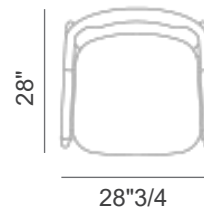

Jiselle

Description

The Jiselle Lounge Chair comes with the structure in wood, armrest covered in leather and back & seat cushion completely upholstered in fabric. Made in Italy.

Dimensions

28"3/4W x 28"D x 28"H