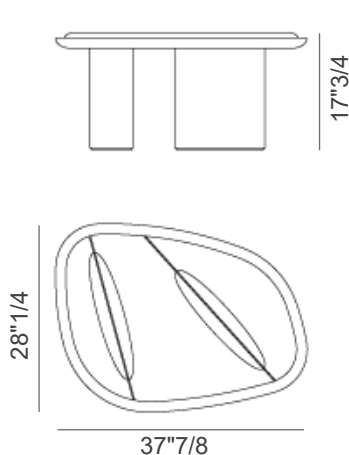

Kigali

Description

The Kigali Coffee table comes with glossy lacquered or marble inlayed top and wooden structure. Made in Italy.

Finishes & Materials

Top: Marble or lacquered.
Structure: Wood.

Dimensions

Size A: 37"7/8W x 28"1/4D x 17"3/4H

Size B: 55"1/8W x 20"5/8D x 13"3/4H

Size C: 55"1/8W x 41"1/4D x 9"7/8H

Size A

Size B

Size C