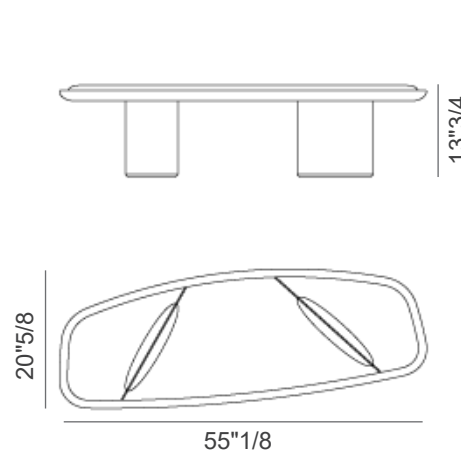

Kigali

Description

The Kigali Coffee table comes with glossy lacquered or marble inlayed top and wooden structure. Made in Italy.

Finishes & Materials

Top: Marble or lacquered.
Structure: Wood.

Dimensions

Size A: 37"7/8W x 28"1/4D x 17"3/4H

Size B: 55"1/8W x 20"5/8D x 13"3/4H

Size C: 55"1/8W x 41"1/4D x 9"7/8H

Size A

Size B

Size C