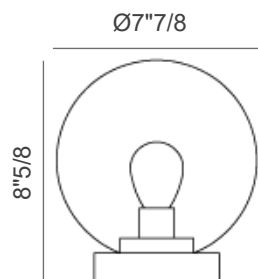

Mood

Description

Mood Table Lamp.
Fume glass shade and
black nickel base.
Size A E12 Size B E26.
Made in Italy.

Dimensions

Size A: $\text{Ø}7\frac{7}{8}$ x $8\frac{5}{8}$ H

Size B: $\text{Ø}11\frac{7}{8}$ x $12\frac{5}{8}$ H

Size A

Size B