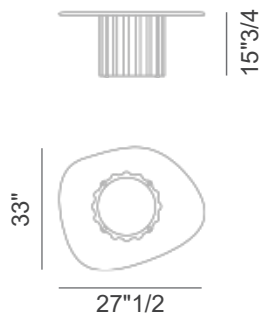

## Description

The Pablito Coffee table comes with lacquered structure and top in marble. Made in Italy..

## Finishes & Materials

**Top:** Marble.

**Structure:** Lacquered.

## Dimensions

**Size A:** 27"1/2W x 33"D x 15"3/4H

**Size B:** 64"1/8W x 38"5/8D x 12"5/8H

**Size C:** 70"7/8W x 31"1/2D x 12"5/8H

Size A

Size B

Size C