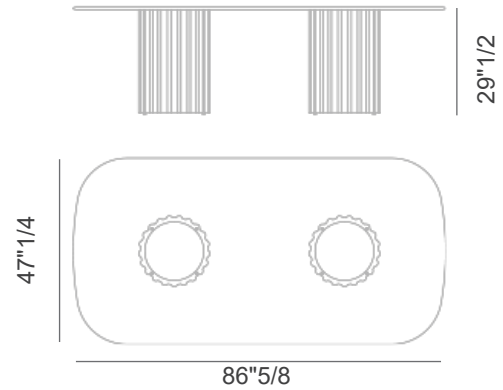

Pablo

Description

The Pablo table comes with lacquered structure and top in marble. Made in Italy.

Finishes & Materials

Top: Marble.

Structure: Lacquered.

Dimensions

Square Size A: 51"1/8W x 51"1/8D x 29"1/2H

Rectangular Size A: 86"5/8W x 47"1/4D x 29"1/2H

Rectangular Size B: 94"1/2W x 47"1/4D x 29"1/2H

Rectangular Size C: 102"3/8W x 51"1/8D x 29"1/2H

Square Size A

Rectangular Size A

Rectangular Size B

Rectangular Size C