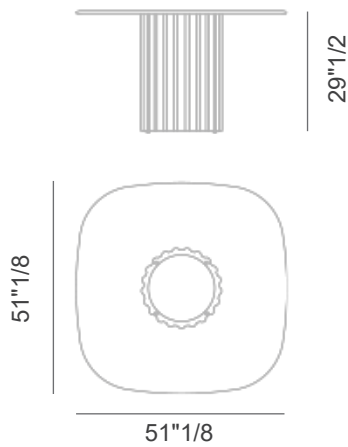

Pablo

Description

The Pablo table comes with lacquered structure and top in marble. Made in Italy.

Finishes & Materials

Top: Marble.

Structure: Lacquered.

Dimensions

Square Size A: 51"1/8W x 51"1/8D x 29"1/2H

Rectangular Size A: 86"5/8W x 47"1/4D x 29"1/2H

Rectangular Size B: 94"1/2W x 47"1/4D x 29"1/2H

Rectangular Size C: 102"3/8W x 51"1/8D x 29"1/2H

Square Size A

Rectangular Size A

Rectangular Size B

Rectangular Size C