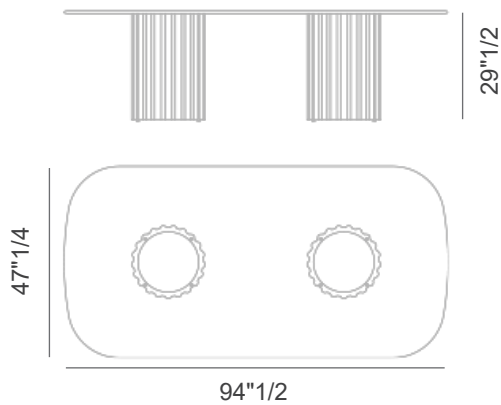

Pablo

Description

The Pablo table comes with lacquered structure and top in marble. Made in Italy.

Finishes & Materials

Top: Marble.

Structure: Lacquered.

Dimensions

Square Size A: 51"1/8W x 51"1/8D x 29"1/2H

Rectangular Size A: 86"5/8W x 47"1/4D x 29"1/2H

Rectangular Size B: 94"1/2W x 47"1/4D x 29"1/2H

Rectangular Size C: 102"3/8W x 51"1/8D x 29"1/2H

Square Size A

Rectangular Size A

Rectangular Size B

Rectangular Size C