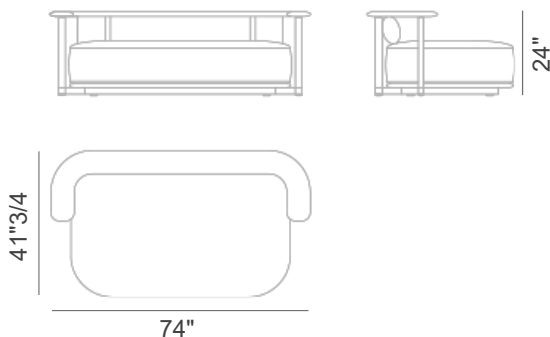

Pedro

Description

The Pedro sofa comes upholstered with fabric. Wooden structure. Made in Italy.

Finishes & Materials

Cover: Fabric.
Structure: Wood.
Details: Metal.

Dimensions

Size A: 74"W x 41"3/4D x 24"H
Size B: 100"W x 41"3/4D x 24"H

Size A

Size B