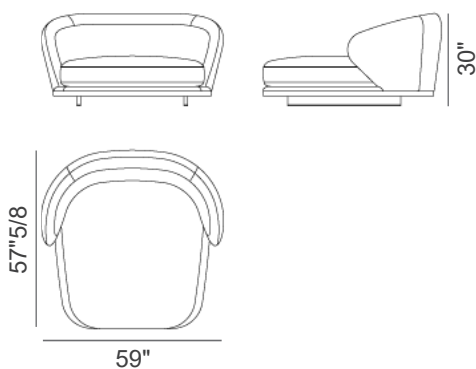

Pierre Big

Description

The Pierre Big Chaise Lounge comes with the frame and cushion covered in fabric or leather. Made in Italy.

Finishes & Materials

Frame: Fabric or leather.

Seat cushion: Fabric or leather.

Dimensions

59"W x 57"5/8D x 30"H

Optional decorative sewing